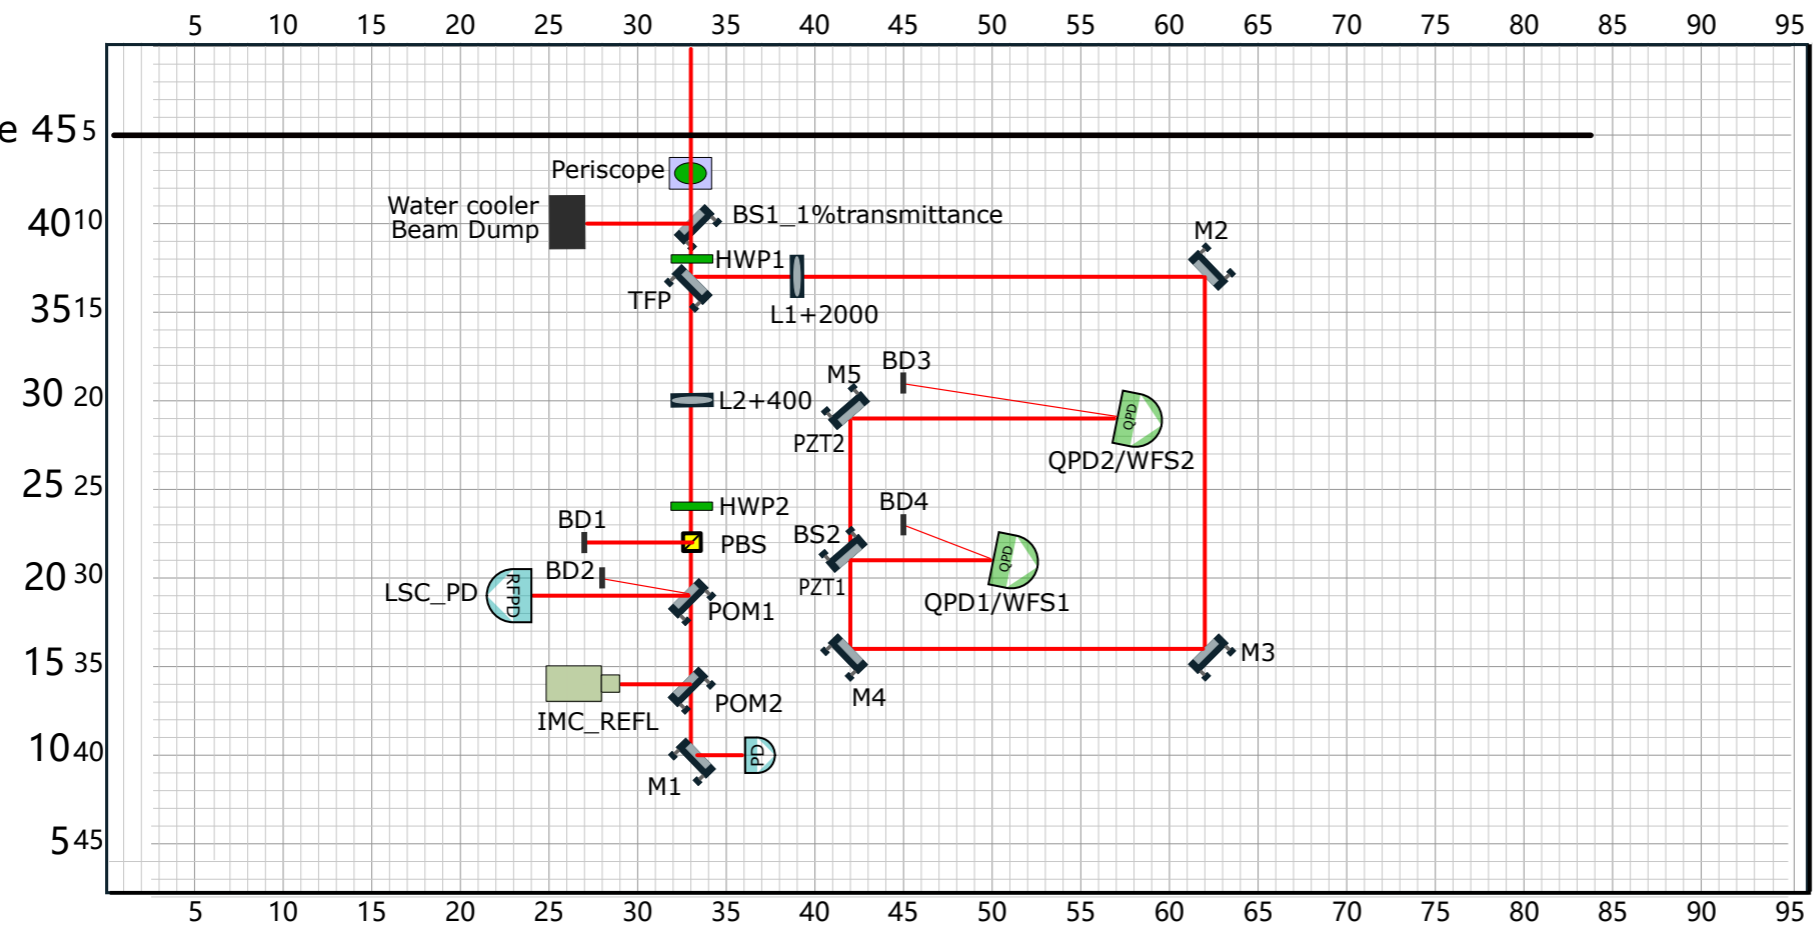

Edge of table 455

### Legend

-  Periscope
-  Half wave plate
-  LP Beam Dump
-  CCD Camera
-  DC Photo Detector
-  RF Photo Detector
-  RF QPD for Wavefront Sensor