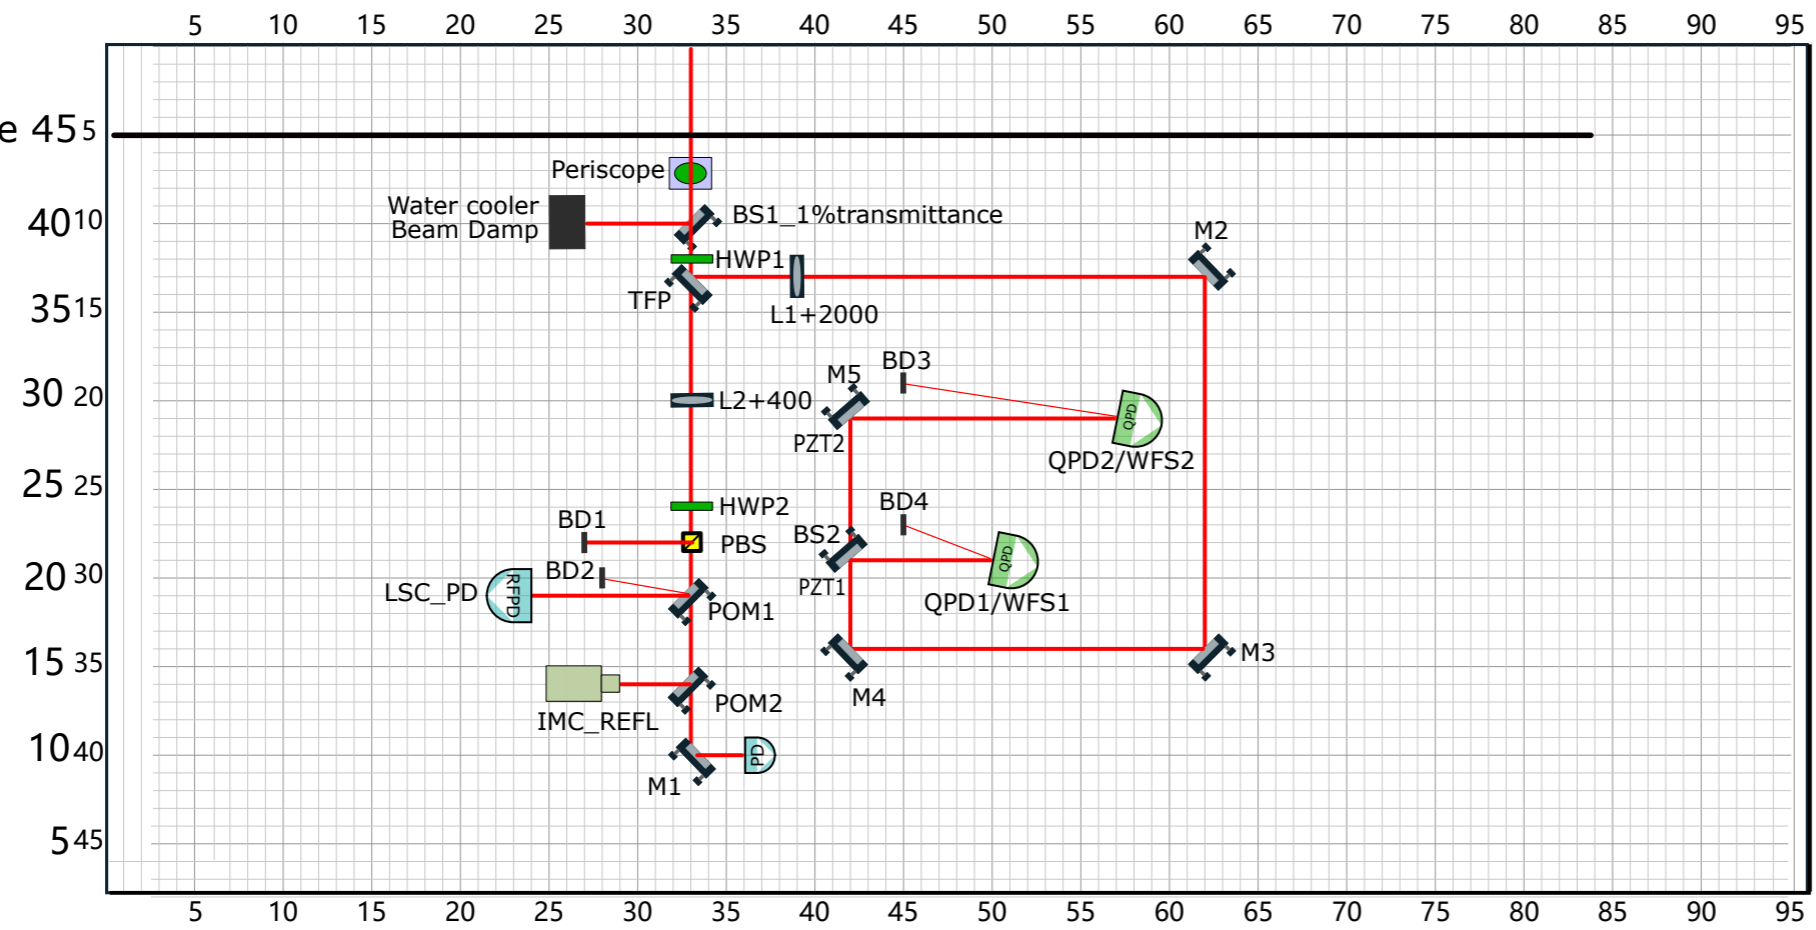

Edge of table 455

### Legend

-  Periscope
-  Half wave plate
-  LP Beam Dump
-  CCD Camera
-  DC Photo Detector
-  RF Photo Detector
-  RF QPD for Wavefront Sensor