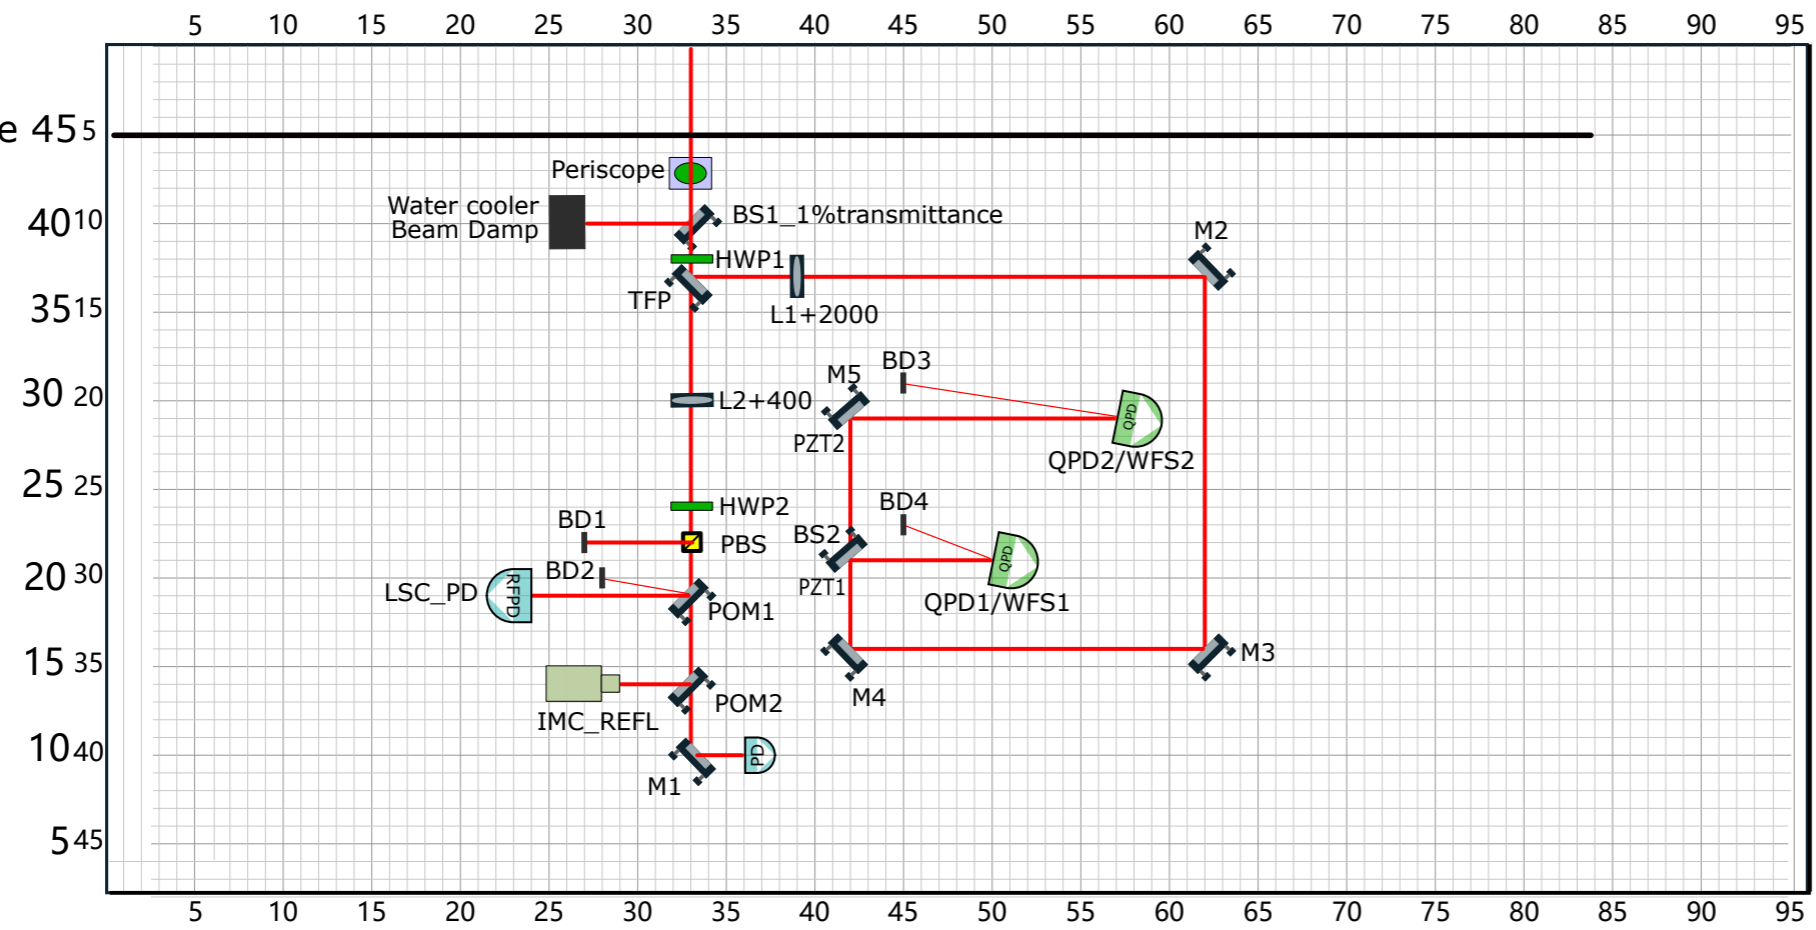

Edge of table 455

Legend

-  Periscope
-  Half wave plate
-  LP Beam Damp
-  CCD Camera
-  DC Photo Detector
-  RF Photo Detector
-  RF QPD for Wavefront Sensor