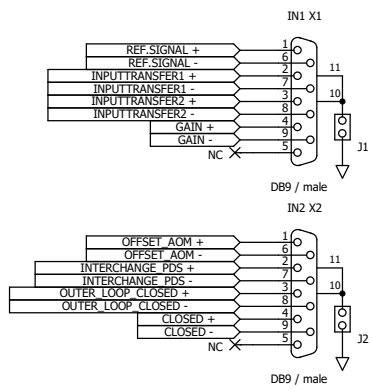

Digital Inputs from Epics (Male)

Digital Outputs to Epics (Female)

 Organization: 富山大学 UNIVERSITY OF TOYAMA		Director: Yoshiki Moriwaki Designer: Kohei Doi PCB Drafter: Hideaki Kitazawa
Title: ISS Servo I/O modified from LIGO D1001985-v2		
Size: A4	Number: JGW-D1809217	Revision: 1.01
Date: 11072017		Sheet: 1 of 1