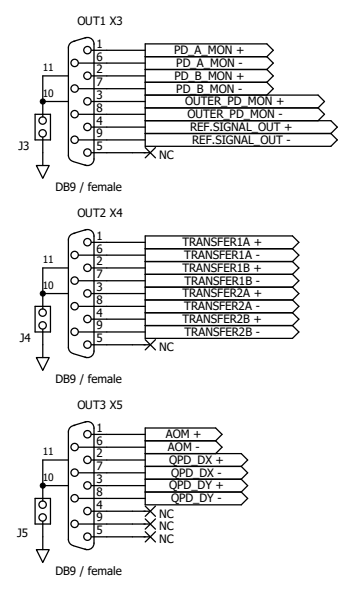

Digital Inputs from Epics (Male)

Digital Outputs to Epics (Female)

 Organization: 富山大学 UNIVERSITY OF TOYAMA		Director: Yoshiki Moriwaki Designer: Kohei Doi PCB Drafter: Hideaki Kitazawa
Title: ISS Servo I/O modified from LIGO D1001985-v2		
Size: A4	Number: JGW-D1809217	Revision: 1.01
Date: 11072017		Sheet: 1 of 1