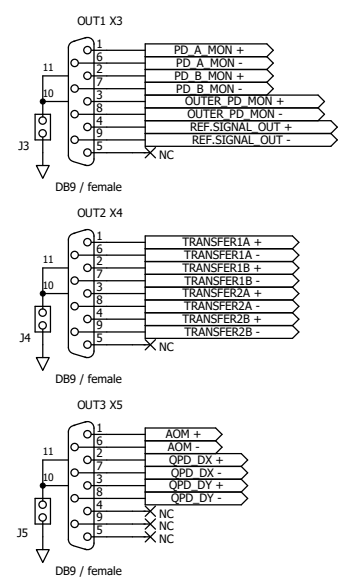

Digital Inputs from Epics (Male)

Digital Outputs to Epics (Female)

 富山大学 UNIVERSITY OF TOYAMA		Director Yoshiki Moriwaki
		Designer Kohei Doi
		PCB Drafter Hideaki Kitazawa
Title ISS Servo I/O		
Size A4	Number JGW-D1809217	Revision 1.01
Date: 11072017		Sheet 1 of 1