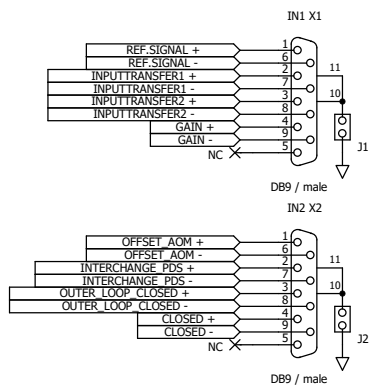

Digital Inputs from Epics (Male)

Digital Outputs to Epics (Female)

 富山大学 UNIVERSITY OF TOYAMA		Director Yoshiki Moriwaki
		Designer Kohei Doi
		PCB Drafter Hideaki Kitazawa
Title ISS Servo I/O		
Size A4	Number JGW-D1809217	Revision 1.01
Date: 11072017		Sheet 1 of 1