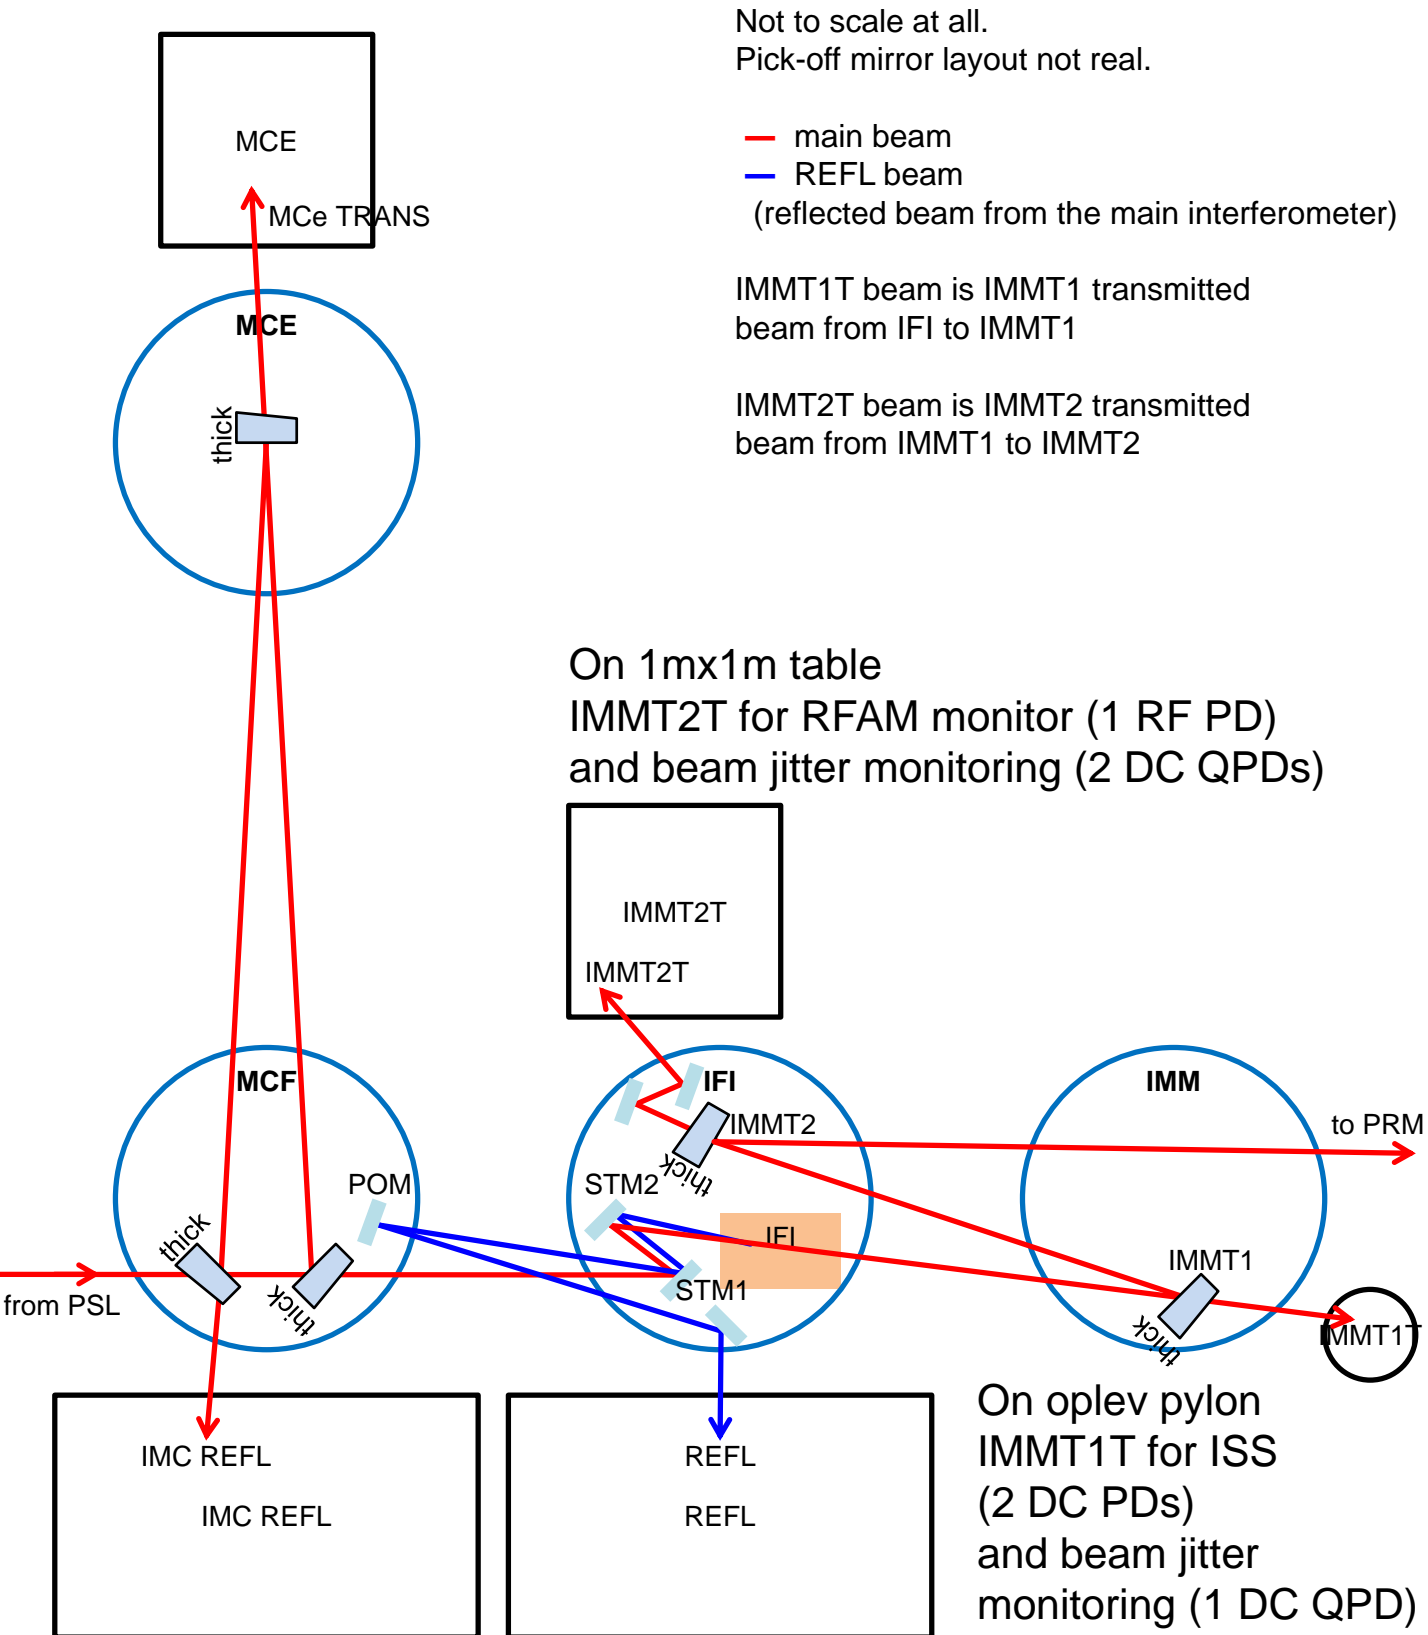

# Cartoon of the optical layout around SRs bKAGRA Early Phase

JGW-T1706953  
Yuta Michimura

# Cartoon of the optical layout around SRs bKAGRA Final Phase ?

JGW-T1706953  
Yuta Michimura