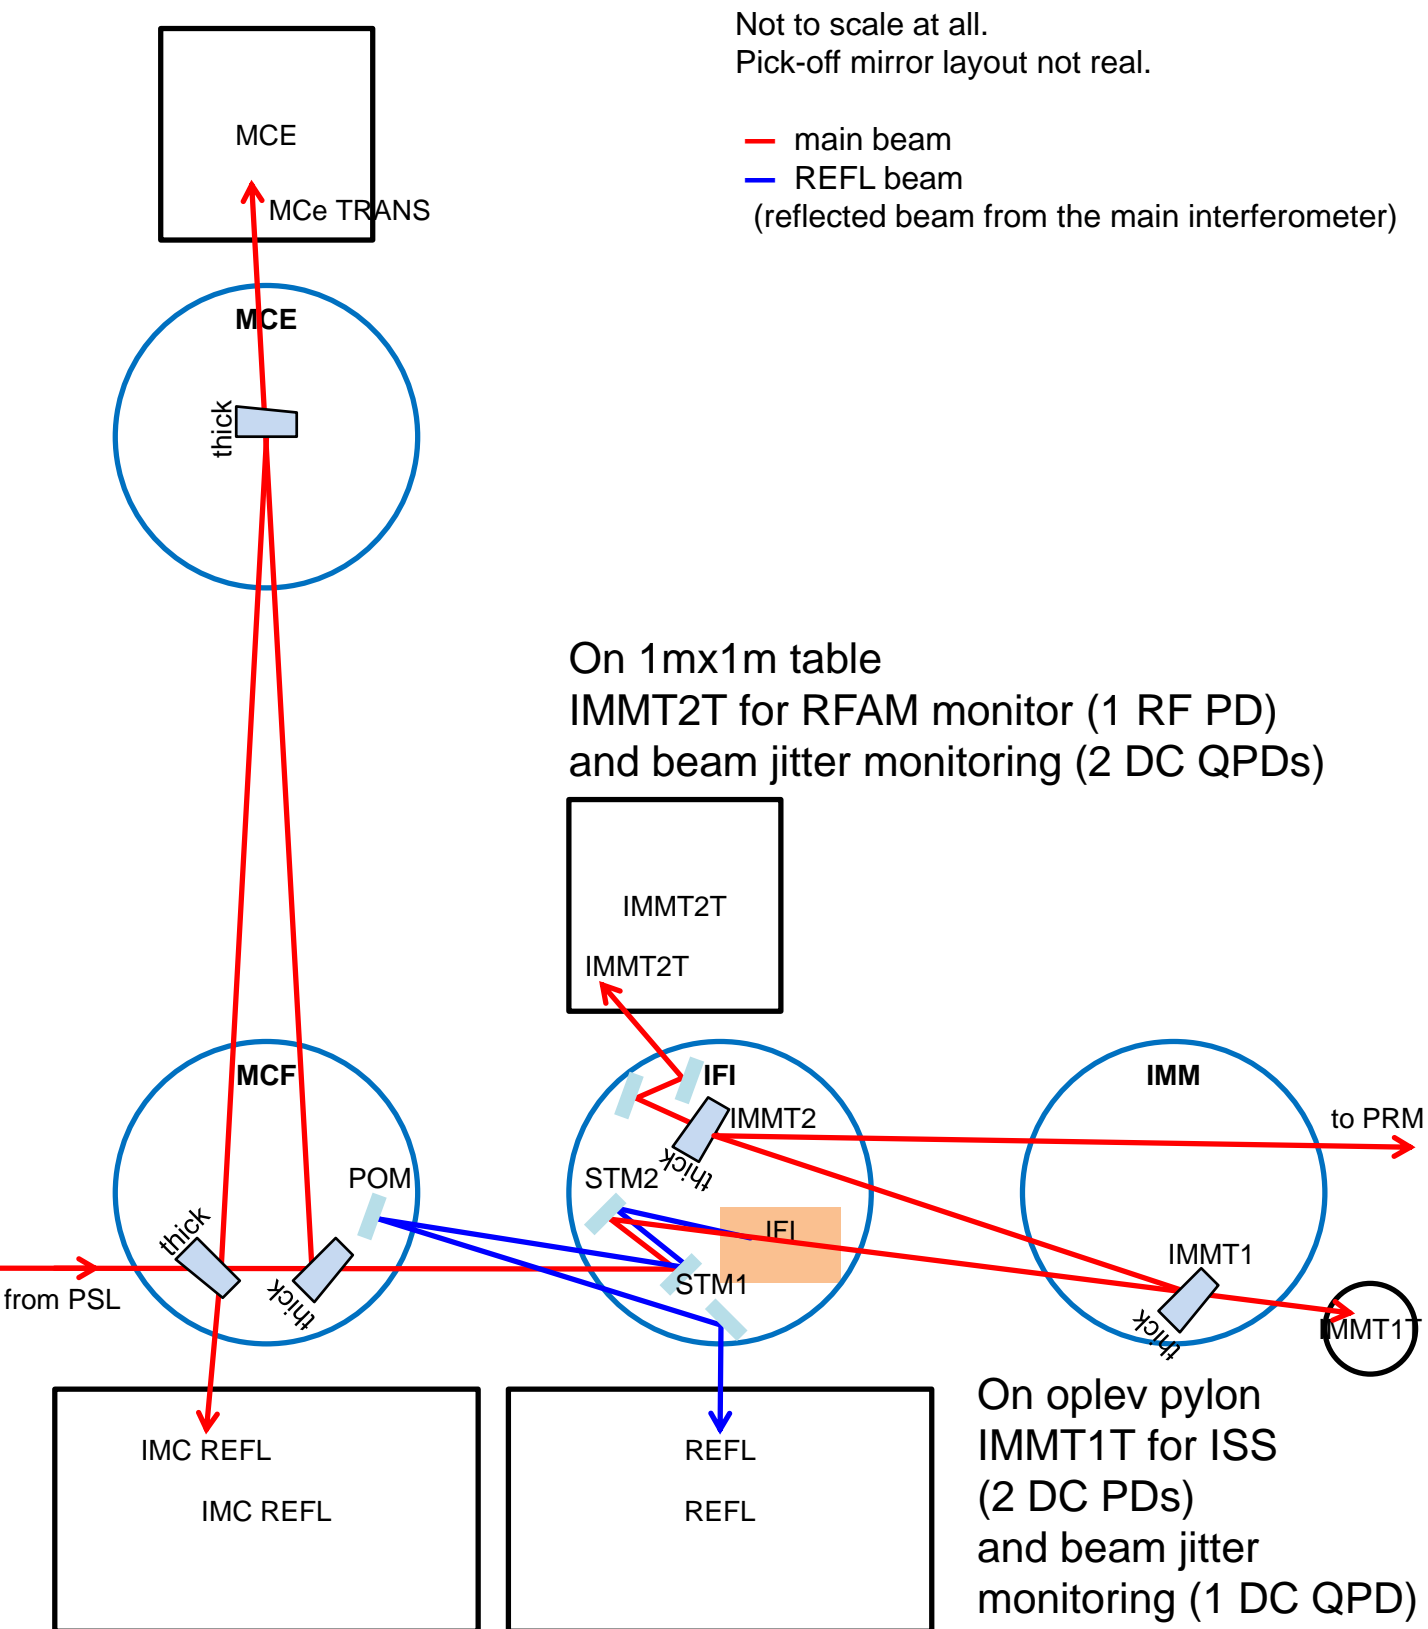

Cartoon of the optical layout around SRs

bKAGRA Early Phase

JGW-T1706953
Yuta Michimura

Cartoon of the optical layout around SRs bKAGRA Final Phase ?

JGW-T1706953

Yuta Michimura