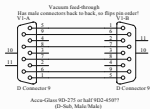

OSEM to Sat Amp Cabling as agreed between Fabian, Mark, Takahashi and Miyakawa.
JGW-T1403037-v1, 3 Dec 2014

OSEM

OSEM Connector on Sat Amp, 1 of 4

Title		
OSEM to Sat Amp Cabling		
Size	Number	Revision
A4	JGW-T1403037	-v1
Date: 1	12-2-2014	Sheet: 1 of 1
File	c:\S1530_cabling\SchDoc	Drawn By: Mark Bacon