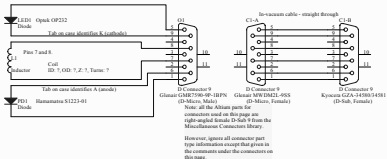

OSEM to Sat Amp Cabling as agreed between Fabian, Mark, Takahashi and Miyakawa.
JGW-T1403037-v1, 3 Dec 2014

OSEM

OSEM Connector on Sat Amp, 1 of 4

Title		
OSEM to Sat Amp Cabling		
Size	Number	Revision
A4	JGW-T1403037	-v1
Date: 1	12-2-2014	Sheet: 1 of 1
File	c:\S1530_cabling\SchDoc	Drawn By: Mark Bacon