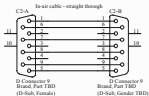

OSEM to Sat Amp Cabling as agreed between Fabian, Mark, Takahashi and Miyakawa.
JGW-T1403037-v1, 3 Dec 2014

OSEM

OSEM Connector on Sat Amp, 1 of 4

Title		
OSEM to Sat Amp Cabling		
Size	Number	Revision
A4	JGW-T1403037	-v1
Date: 1	12-2-2014	Sheet: 1 of 1
File	c:\S1530_cabling\SchDoc	Drawn By: Mark Bacon