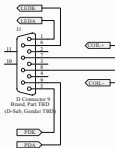

OSEM to Sat Amp Cabling as agreed between Fabian, Mark, Takahashi and Miyakawa.
JGW-T1403037-v1, 3 Dec 2014

OSEM

OSEM Connector on Sat Amp, 1 of 4

Title		
OSEM to Sat Amp Cabling		
Size	Number	Revision
A4	JGW-T1403037	-v1
Date: 1	12-2-2014	Sheet: 1 of 1
File	c:\S1530_cabling\SchDoc	Drawn By: Mark Bacon