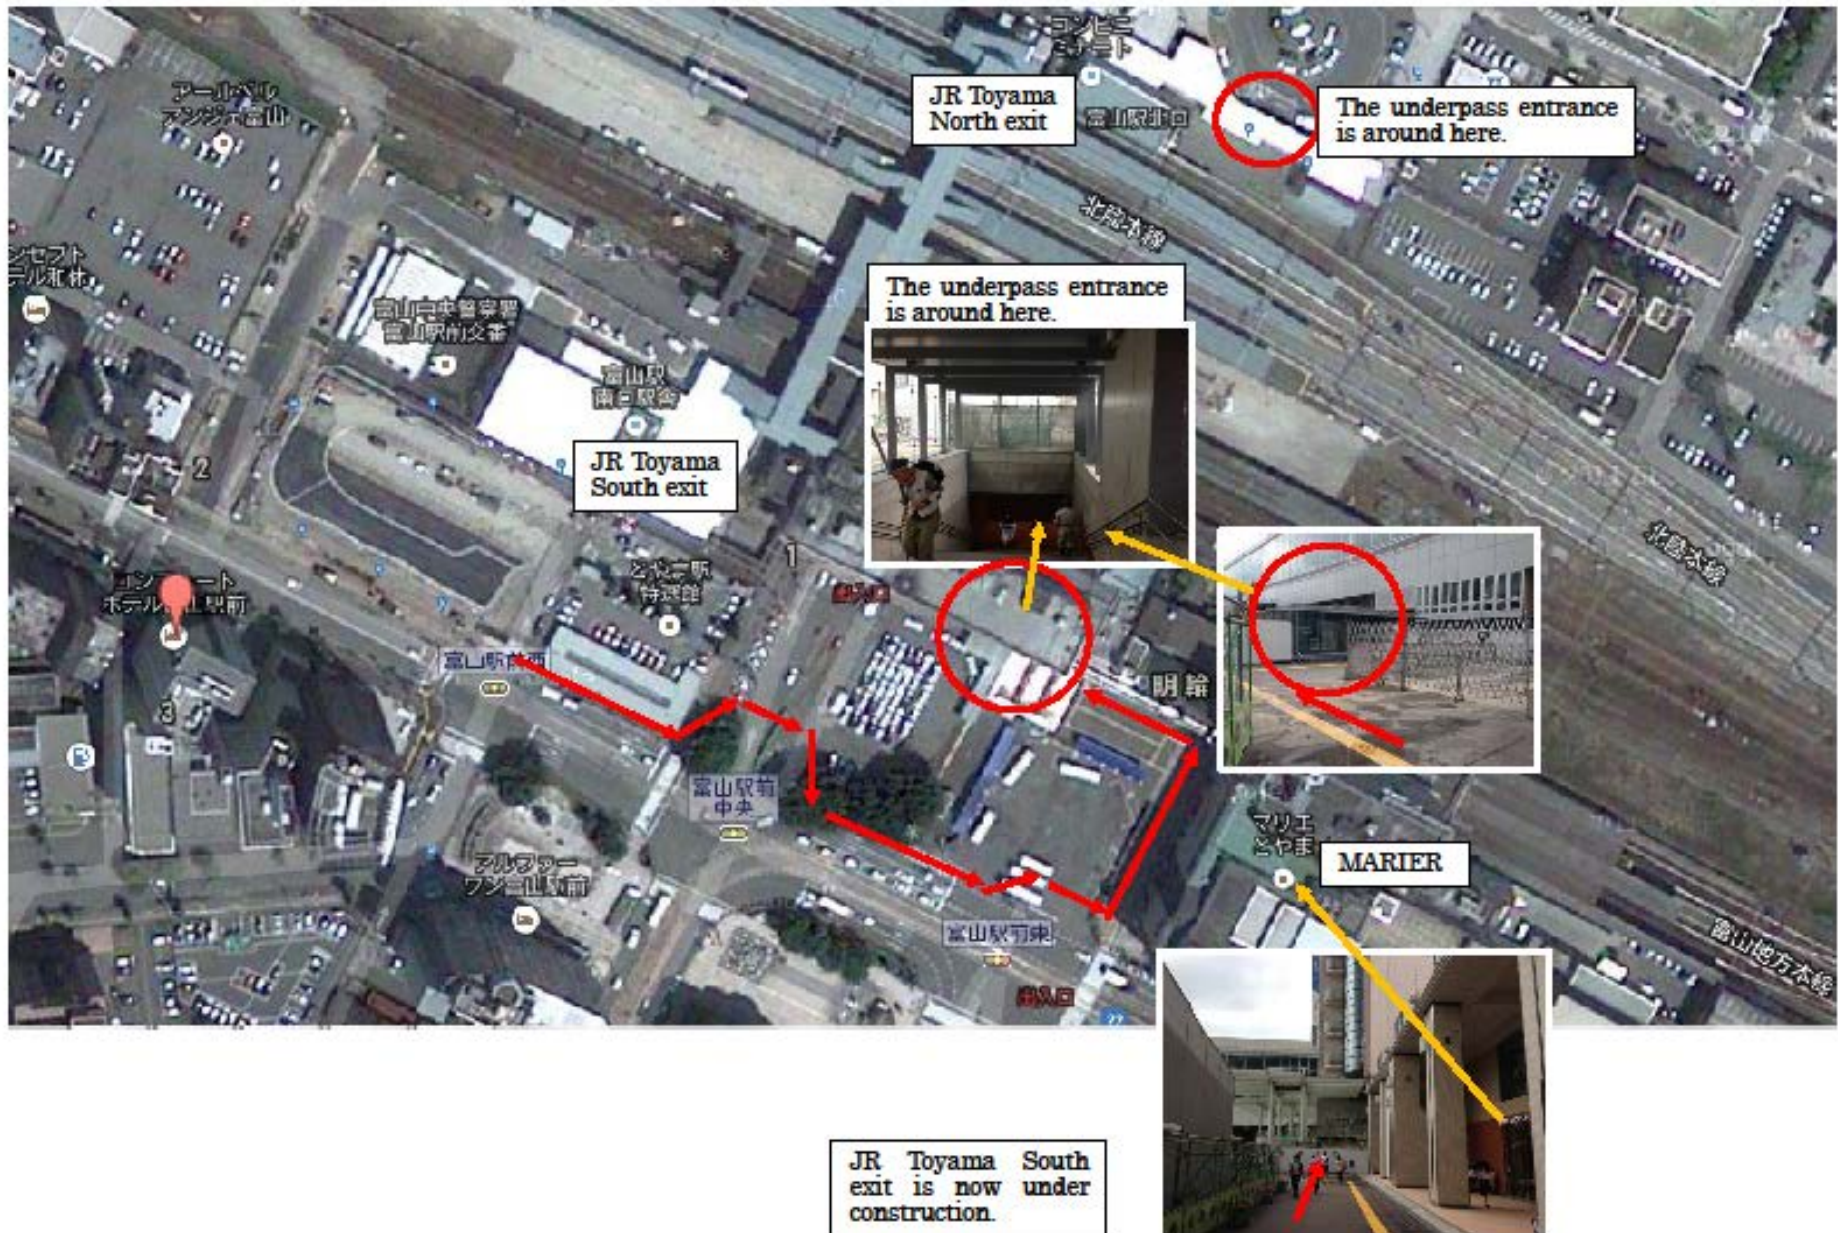

If you would like to go to the North exit from the Main (South) exit side of Toyama station, the underpass is the shortest way.

underpass information

From the south exit

The south exit area is now under construction.

The underpass entrance is in between the south exit and MARIER.

The entrance is on your left hand side.

Keep going...

Go straight.

Turn to the right when you get to the underpass.

Go downstairs.

You will get to this place and go along the arrow.

Go upstairs.

Turn to the right and

You will find the North exit.