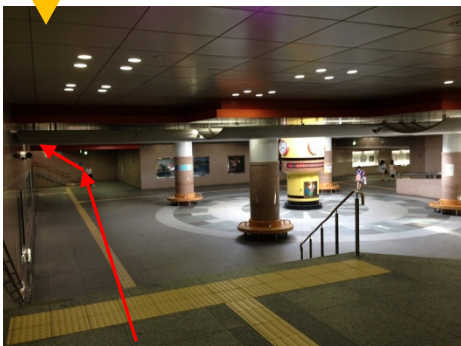

The underpass entrance is in between the south exit and MARIER.

The entrance is on your left hand side.

Keep going...

Go straight.

Turn to the right when you get to the underpass.

Go downstairs.

You will get to this place and go along the arrow.