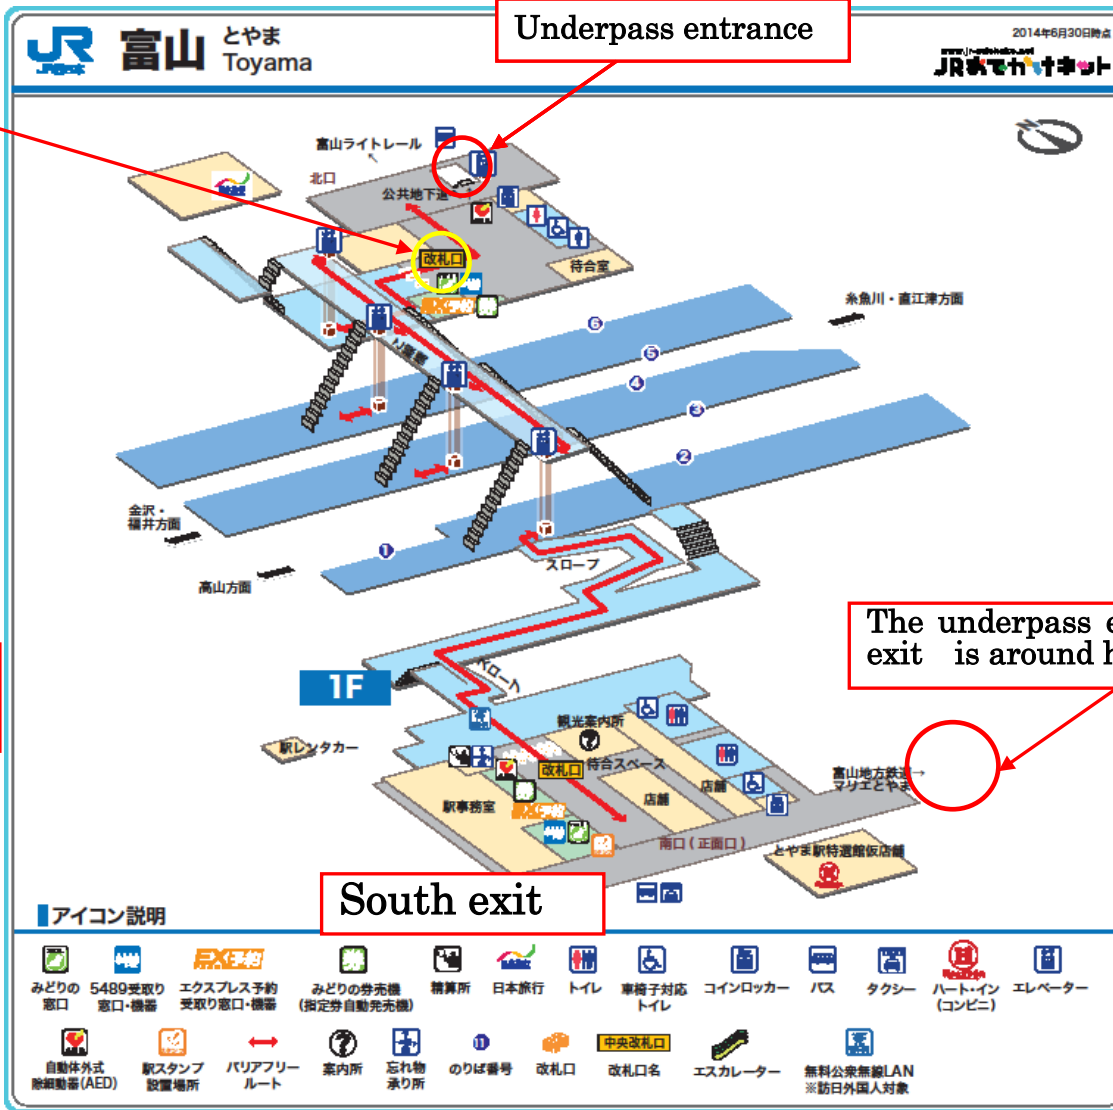

Please follow this sign below.

North exit
(to "canal park hotel" or "Aubade hall".)

*Please refer to the PDF "underpass info" about the underpass.

The underpass entrance to the North exit is around here.

You will come out this way.

Prof. Somiya is waiting for you here.