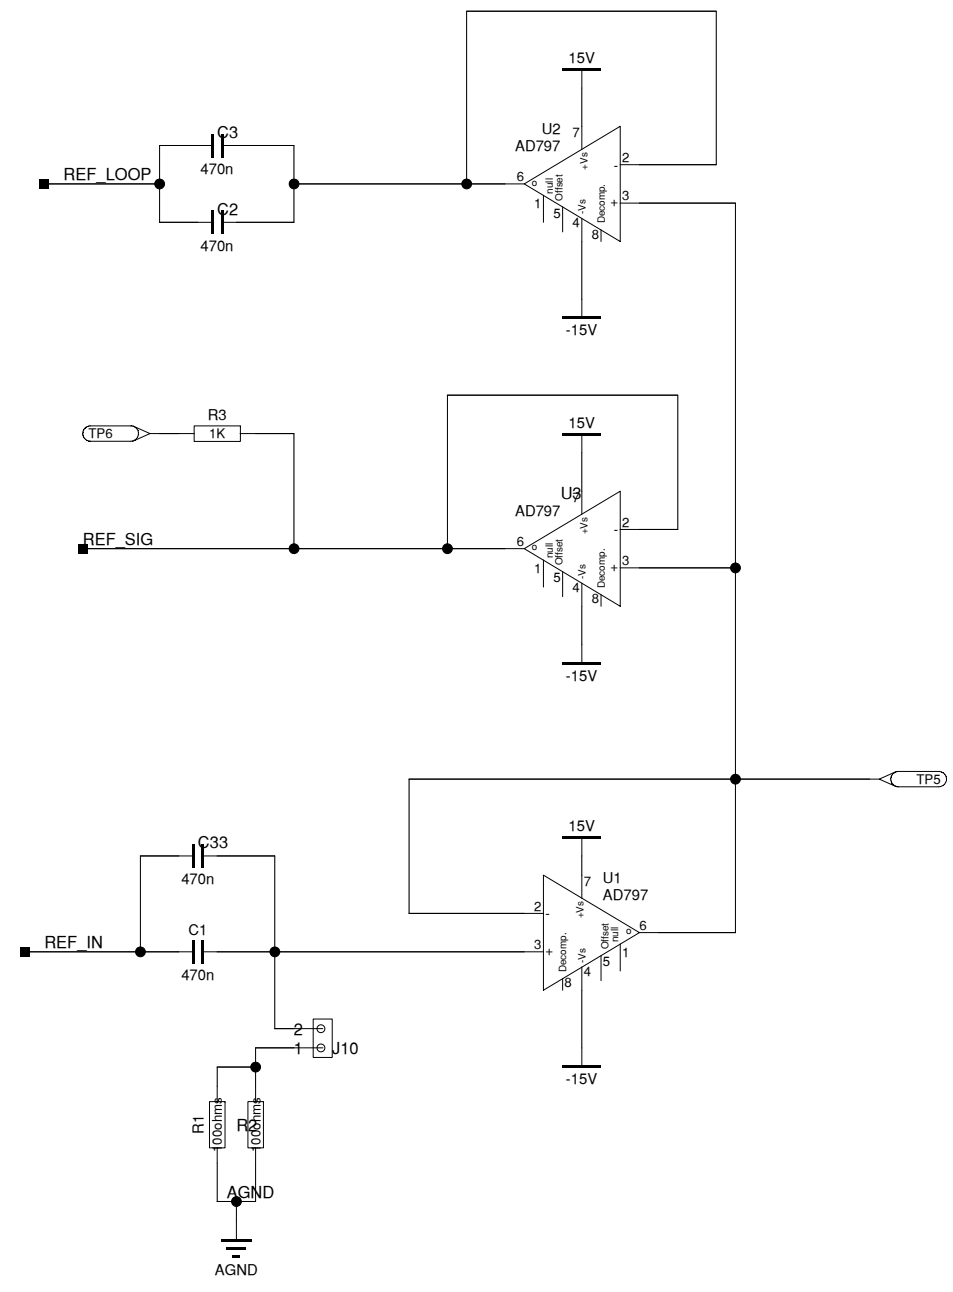

HECHTRAND

1		
rev.	by	notes
Title: MAIN_BOARD		
Subtitle: LVDT System		
Sheetname: MAIN_TOP		
		Project No. 454500.08
		Designed by G C Visser
		Drawn by G C Visser
		Size 420 x 297mm
		Sheet 1 of 3 A3
Science Park 105 +31-(0)20-5922000	1098XG Amsterdam www.nikhef.nl	Date 7-12-2011
		Time

1		
rev.	by	notes
Title: MAIN_BOARD		
Subtitle: LVDT System		
Sheetname: MAIN_IO		
		Project No. 454500.08
		Designed by G C Visser
		Drawn by G C Visser
		Size 420 x 297mm
Science Park 105 +31-(0)20-5922000	1098XG Amsterdam www.nikhef.nl	Date 7-12-2011
		Time

1		
rev.	by	notes
Title: MAIN_BOARD		
Subtitle: LVDT System		
Sheetname: MAIN_SUPPLY		

	Project No. 454500.08
	Designed by G C Visser
	Drawn by G C Visser
	Size 420 x 297mm
	Sheet 1 of 3 A3