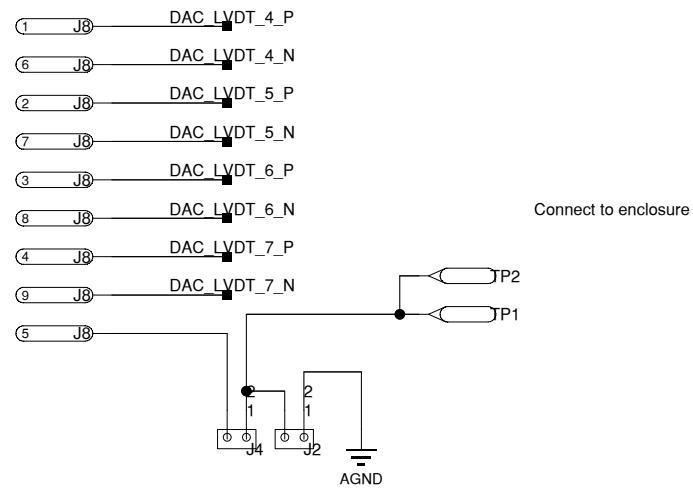

HECHTRAND

1		
rev.	by	notes
Title: MAIN_BOARD		
Subtitle: LVDT System		
Sheetname: MAIN_TOP		
		Project No. 454500.08
		Designed by G C Visser
		Drawn by G C Visser
		Size 420 x 297mm
		Sheet 1 of 3 A3
Science Park 105 +31-(0)20-5922000	1098XG Amsterdam www.nikhef.nl	Date 7-12-2011
		Time

1		
rev.	by	notes
Title: MAIN_BOARD		
Subtitle: LVDT System		
Sheetname: MAIN_IO		
		Project No. 454500.08
		Designed by G C Visser
		Drawn by G C Visser
		Size 420 x 297mm
Science Park 105 +31-(0)20-5922000	1098XG Amsterdam www.nikhef.nl	Date 7-12-2011
		Time

1		
rev.	by	notes
Title: MAIN_BOARD		
Subtitle: LVDT System		
Sheetname: MAIN_SUPPLY		

	Project No. 454500.08
	Designed by G C Visser
	Drawn by G C Visser
	Size 420 x 297mm
	Sheet 1 of 3 A3