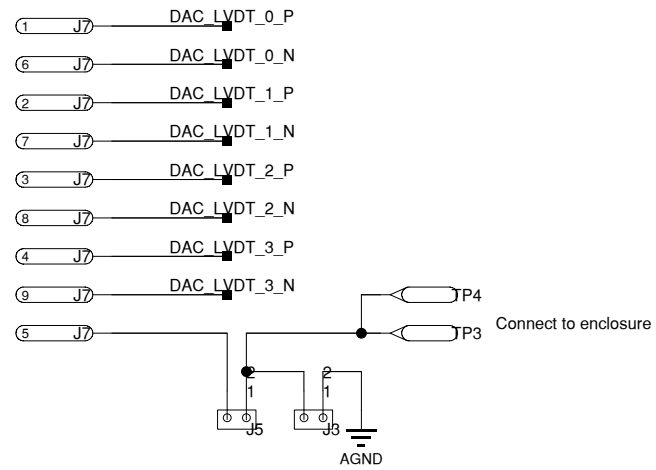

HECHTRAND

1		
rev.	by	notes
Title: MAIN_BOARD		
Subtitle: LVDT System		
Sheetname: MAIN_TOP		
		Project No. 454500.08
		Designed by G C Visser
		Drawn by G C Visser
		Size 420 x 297mm
		Sheet 1 of 3 A3
Science Park 105 +31-(0)20-5922000	1098XG Amsterdam www.nikhef.nl	Date 7-12-2011
		Time

1		
rev.	by	notes
Title: MAIN_BOARD		
Subtitle: LVDT System		
Sheetname: MAIN_IO		
		Project No. 454500.08
		Designed by G C Visser
		Drawn by G C Visser
		Size 420 x 297mm
Science Park 105 +31-(0)20-5922000	1098XG Amsterdam www.nikhef.nl	Date 7-12-2011
		Time

1		
rev.	by	notes
Title: MAIN_BOARD		
Subtitle: LVDT System		
Sheetname: MAIN_SUPPLY		

	Project No. 454500.08
	Designed by G C Visser
	Drawn by G C Visser
	Size 420 x 297mm
	Sheet 1 of 3 A3