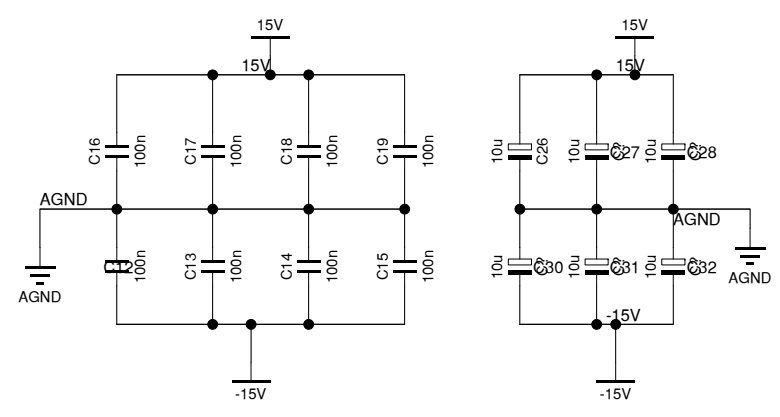

HECHTRAND

1		
rev.	by	notes
Title: MAIN_BOARD		
Subtitle: LVDT System		
Sheetname: MAIN_TOP		
		Project No. 454500.08
		Designed by G C Visser
		Drawn by G C Visser
		Size 420 x 297mm
		Sheet 1 of 3 A3
Science Park 105 +31-(0)20-5922000	1098XG Amsterdam www.nikhef.nl	Date 7-12-2011
		Time

1		
rev.	by	notes
Title: MAIN_BOARD		
Subtitle: LVDT System		
Sheetname: MAIN_IO		
		Project No. 454500.08
		Designed by G C Visser
		Drawn by G C Visser
		Size 420 x 297mm
Science Park 105 +31-(0)20-5922000	1098XG Amsterdam www.nikhef.nl	Date 7-12-2011
		Time

1		
rev.	by	notes
Title: MAIN_BOARD		
Subtitle: LVDT System		
Sheetname: MAIN_SUPPLY		

	Project No. 454500.08
	Designed by G C Visser
	Drawn by G C Visser
	Size 420 x 297mm
	Sheet 1 of 3 A3