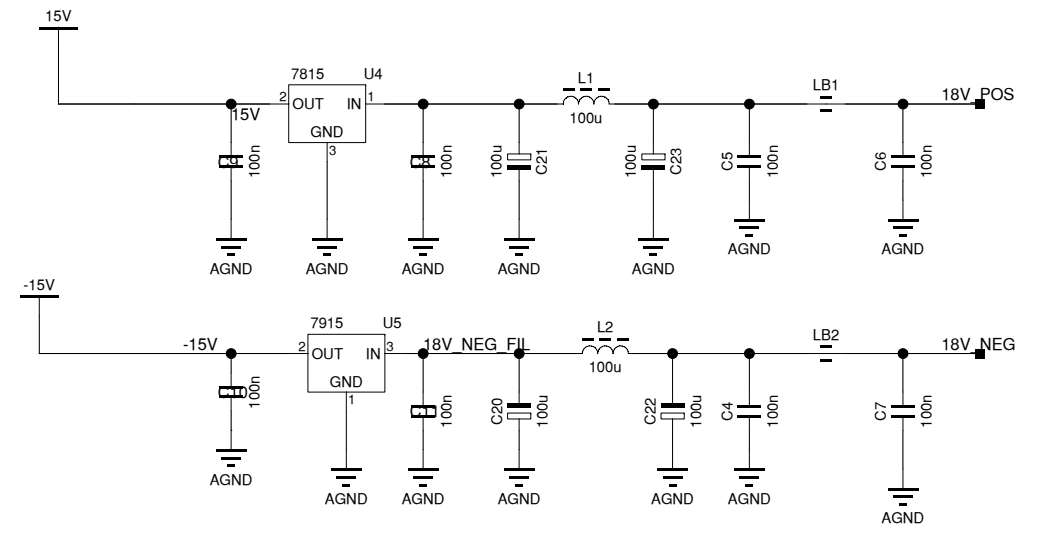

HECHTRAND

1		
rev.	by	notes
Title: MAIN_BOARD		
Subtitle: LVDT System		
Sheetname: MAIN_TOP		
		Project No. 454500.08
		Designed by G C Visser
		Drawn by G C Visser
		Size 420 x 297mm
		Sheet 1 of 3 A3
Science Park 105 +31-(0)20-5922000	1098XG Amsterdam www.nikhef.nl	Date 7-12-2011
		Time

1		
rev.	by	notes
Title: MAIN_BOARD		
Subtitle: LVDT System		
Sheetname: MAIN_IO		
		Project No. 454500.08
		Designed by G C Visser
		Drawn by G C Visser
		Size 420 x 297mm
Science Park 105 +31-(0)20-5922000	1098XG Amsterdam www.nikhef.nl	Date 7-12-2011
		Time

1		
rev.	by	notes
Title: MAIN_BOARD		
Subtitle: LVDT System		
Sheetname: MAIN_SUPPLY		

	Project No. 454500.08
	Designed by G C Visser
	Drawn by G C Visser
	Size 420 x 297mm
	Sheet 1 of 3 A3