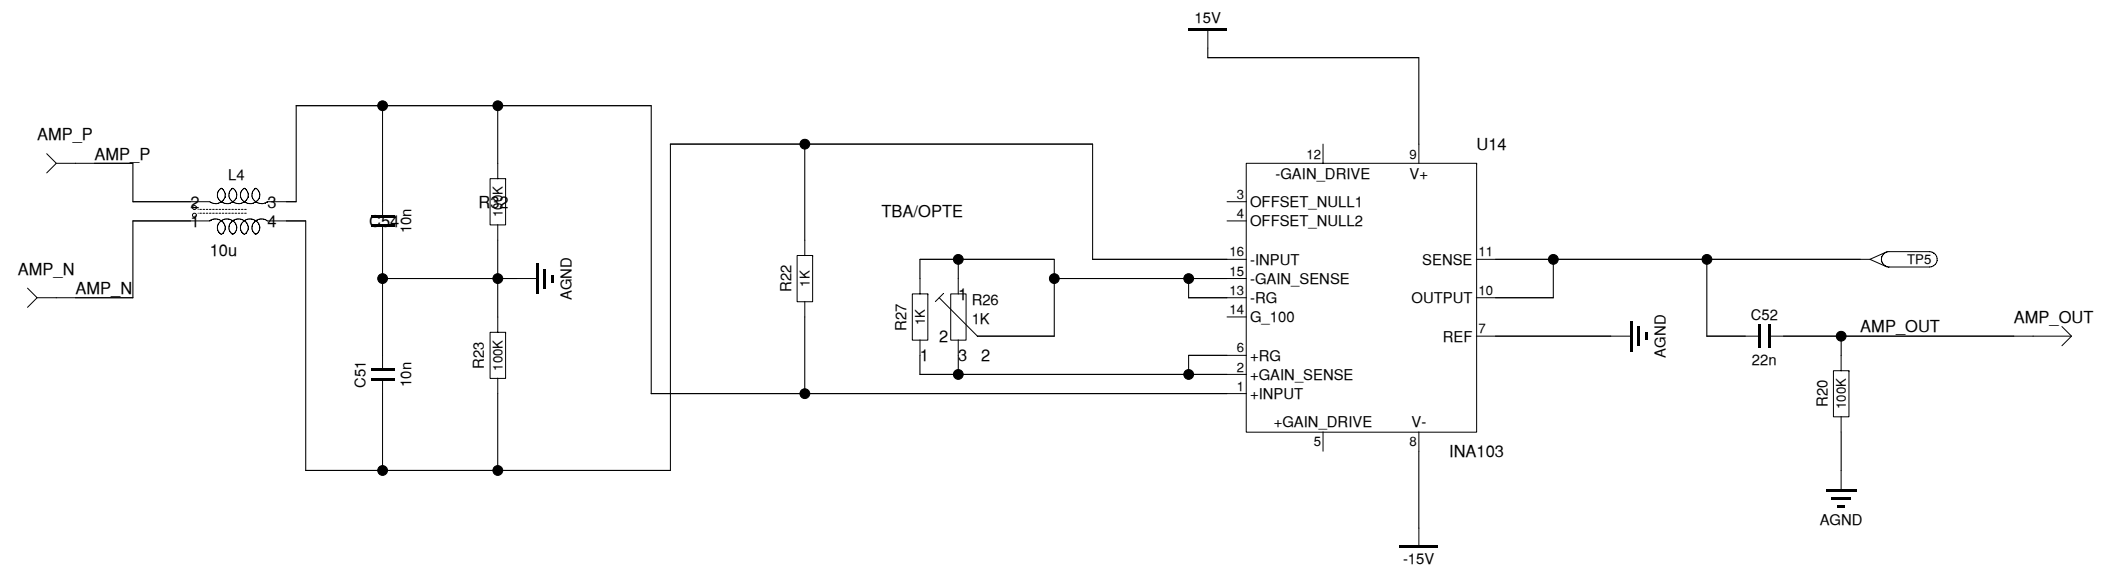

HECHTRAND

1		
rev.	by	notes
Title: INPUT_AMP		
Subtitle: LVDT System		
Sheetname: 1		
	Project No.	454500.08
	Designed by	G C Visser
	Drawn by	G C Visser
	Size	420 x 297mm
	Sheet	1 of 1
Science Park 105 +31-(0)20-5922000	1098XG Amsterdam www.nikhef.nl	Date 7-12-2011
		Time