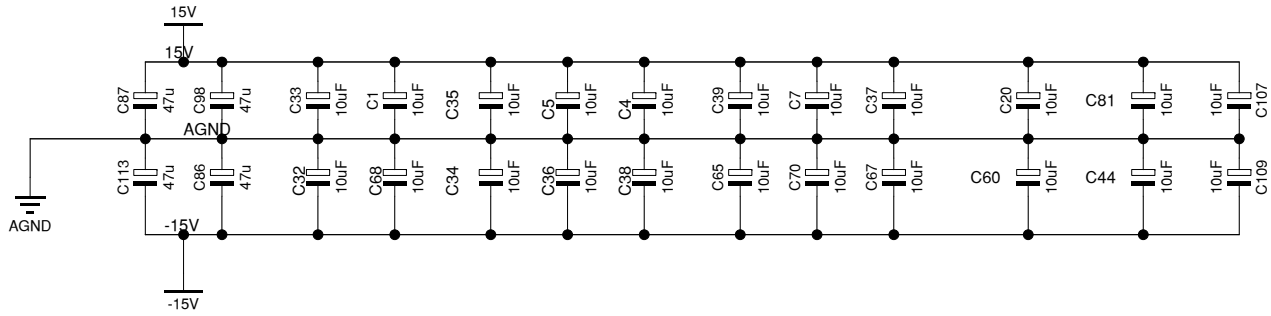

TAJC106M025RNJ

TAJC106M025RNJ

HECHTRAND

1		
rev.	by	notes
Title: LVDT_CARD		
Subtitle: LVDT System		
Sheetname: DECOUP		
		Project No. 454500.08
		Designed by G C Visser
		Drawn by G C Visser
		Size 420 x 297mm
Science Park 105 1098XG Amsterdam +31-(0)20-5922000 www.nikhef.nl		Date 7-12-2011
		Time