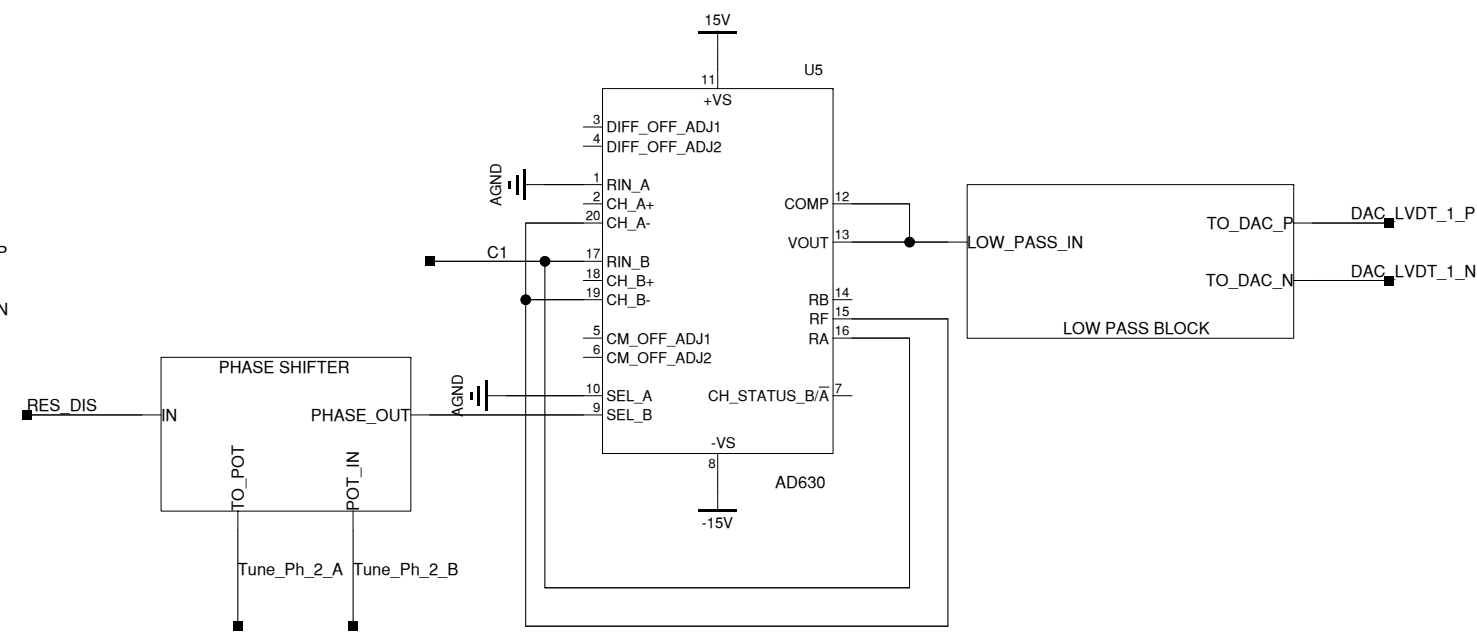

1		
rev.	by	notes
Title: LVDT_CARD		
Subtitle: LVDT System		
Sheetname: CORE		
		Project No. 454500.08
		Designed by G C Visser
		Drawn by G C Visser
		Size 420 x 297mm
Science Park 105	1098XG Amsterdam	Date
+31-(0)20-5922000	www.nikhef.nl	7-12-2011
		Time