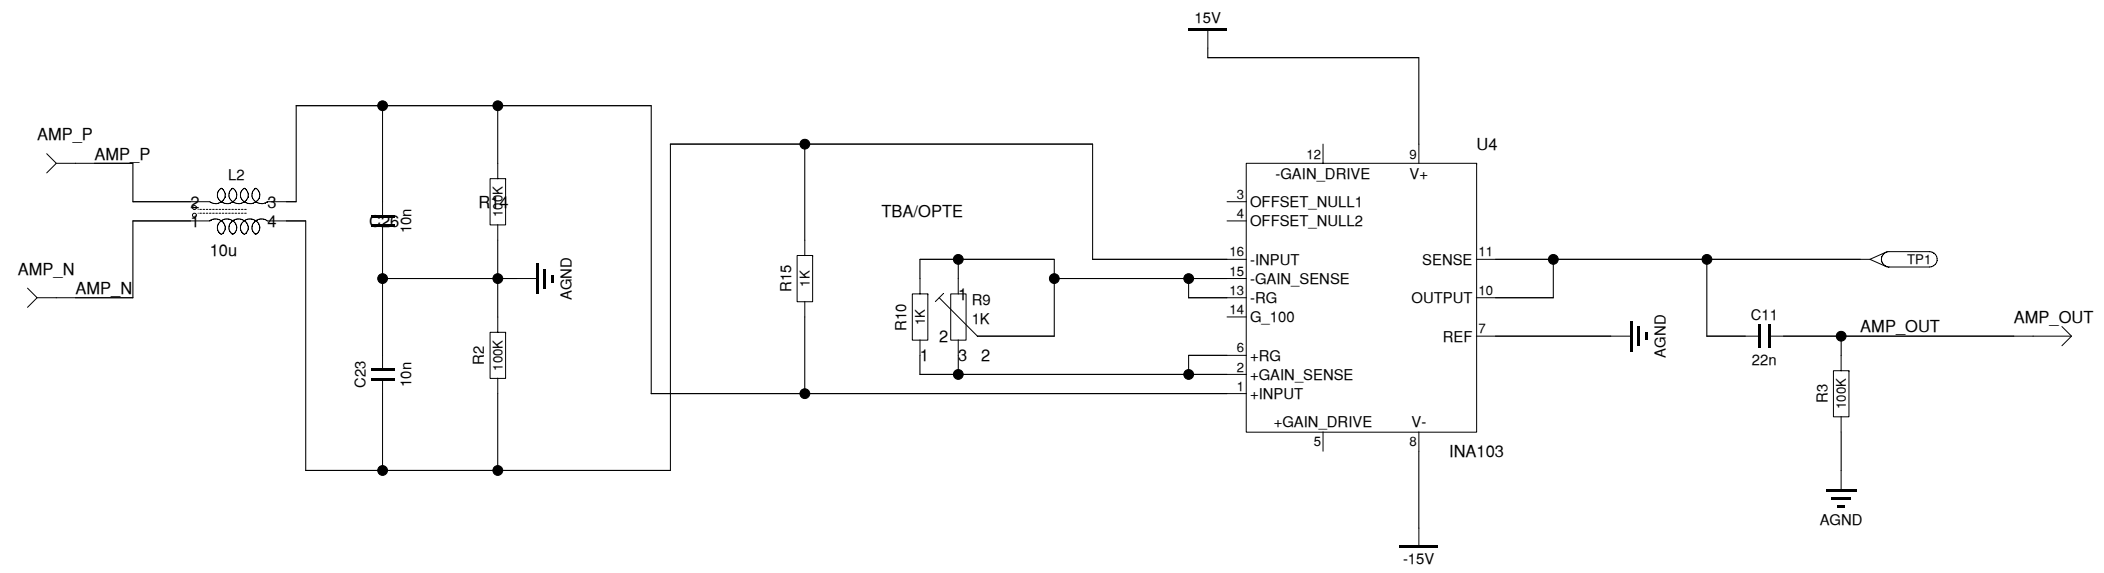

HECHTRAND

1		
rev.	by	notes
Title: INPUT_AMP		
Subtitle: LVDT System		
Sheetname: 1		
	Project No.	454500.08
	Designed by	G C Visser
	Drawn by	G C Visser
	Size	420 x 297mm
Science Park 105 +31-(0)20-5922000	1098XG Amsterdam www.nikhef.nl	Date 7-12-2011
		Time