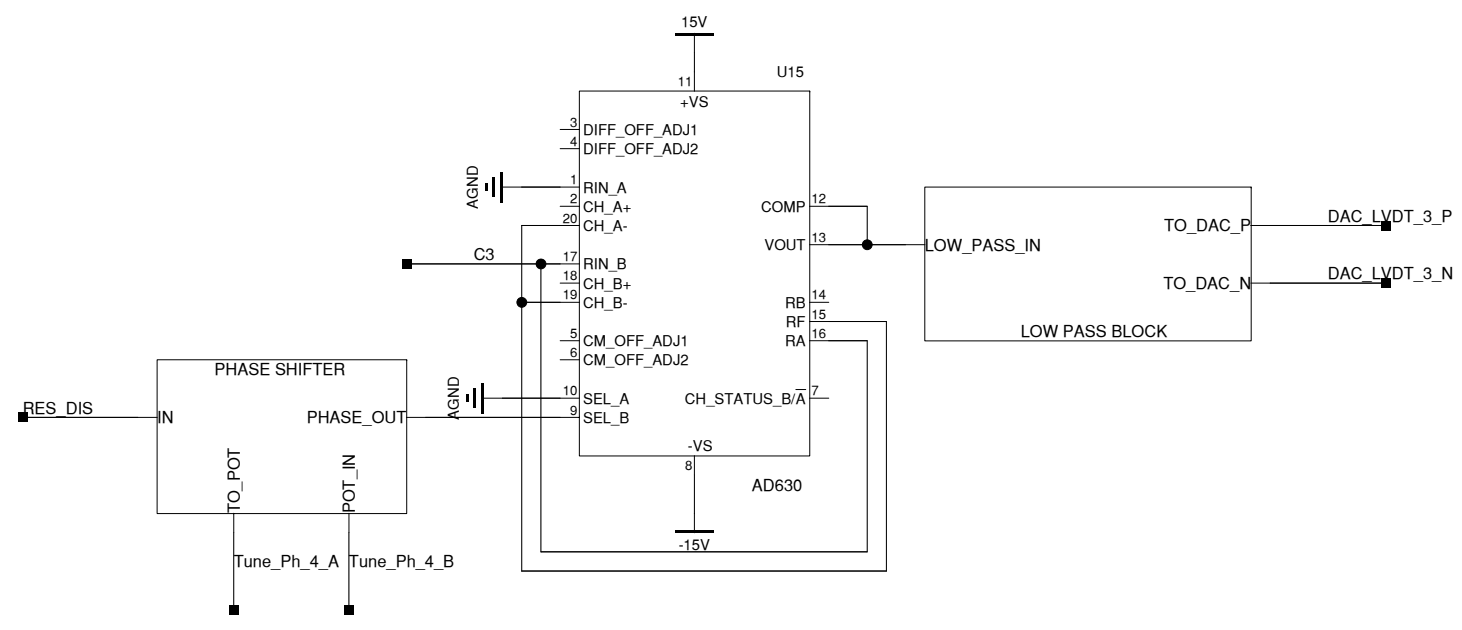

1		
rev.	by	notes
Title: LVDT_CARD		
Subtitle: LVDT System		
Sheetname: CORE		
		Project No. 454500.08
		Designed by G C Visser
		Drawn by G C Visser
		Size 420 x 297mm
Science Park 105	1098XG Amsterdam	Date
+31-(0)20-5922000	www.nikhef.nl	7-12-2011
		Time