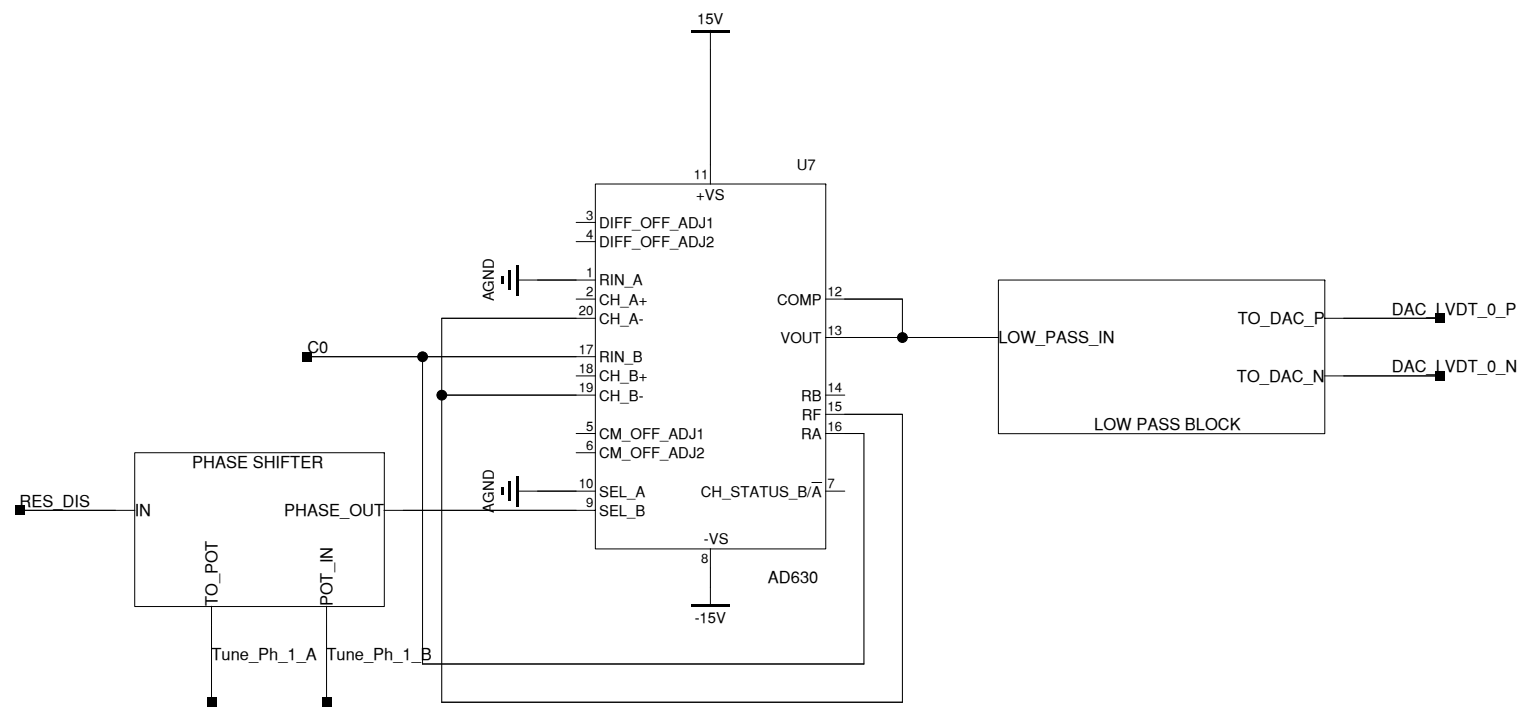

1		
rev.	by	notes
Title: LVDT_CARD		
Subtitle: LVDT System		
Sheetname: CORE		
		Project No. 454500.08
		Designed by G C Visser
		Drawn by G C Visser
		Size 420 x 297mm
Science Park 105	1098XG Amsterdam	Date
+31-(0)20-5922000	www.nikhef.nl	7-12-2011
		Time