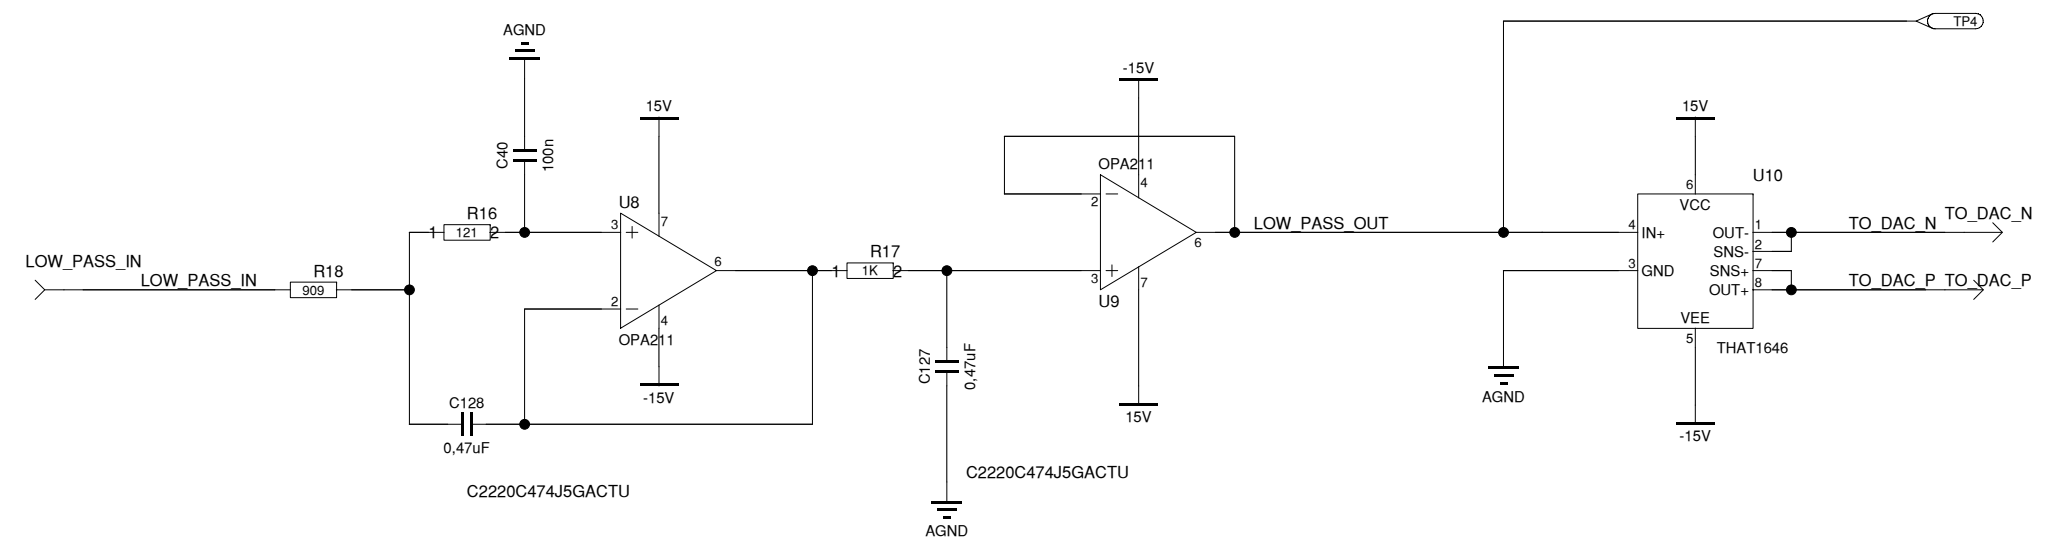

HECHTRAND

1		
rev.	by	notes
Title: LOW_PASS_BLOCK		
Subtitle: LVDT System		
Sheetname: 1		
	Project No.	454500.08
	Designed by	G C Visser
	Drawn by	G C Visser
	Size	420 x 297mm
	Sheet	1 of 1
Science Park 105 +31-(0)20-5922000	1098XG Amsterdam www.nikhef.nl	Date 7-12-2011
		Time