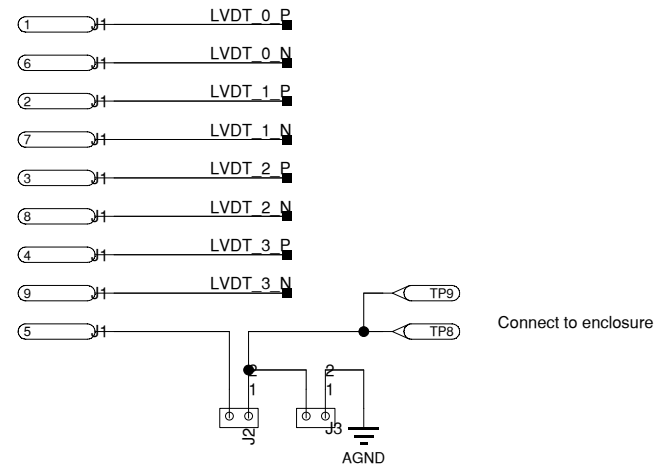

HECHTRAND

1		
rev.	by	notes
Title: LVDT_CARD		
Subtitle: LVDT System		
Sheetname: IO		
		Project No. 454500.08
		Designed by G C Visser
		Drawn by G C Visser
		Size 420 x 297mm
Science Park 105 +31-(0)20-5922000	1098XG Amsterdam www.nikhef.nl	Date 7-12-2011
		Time