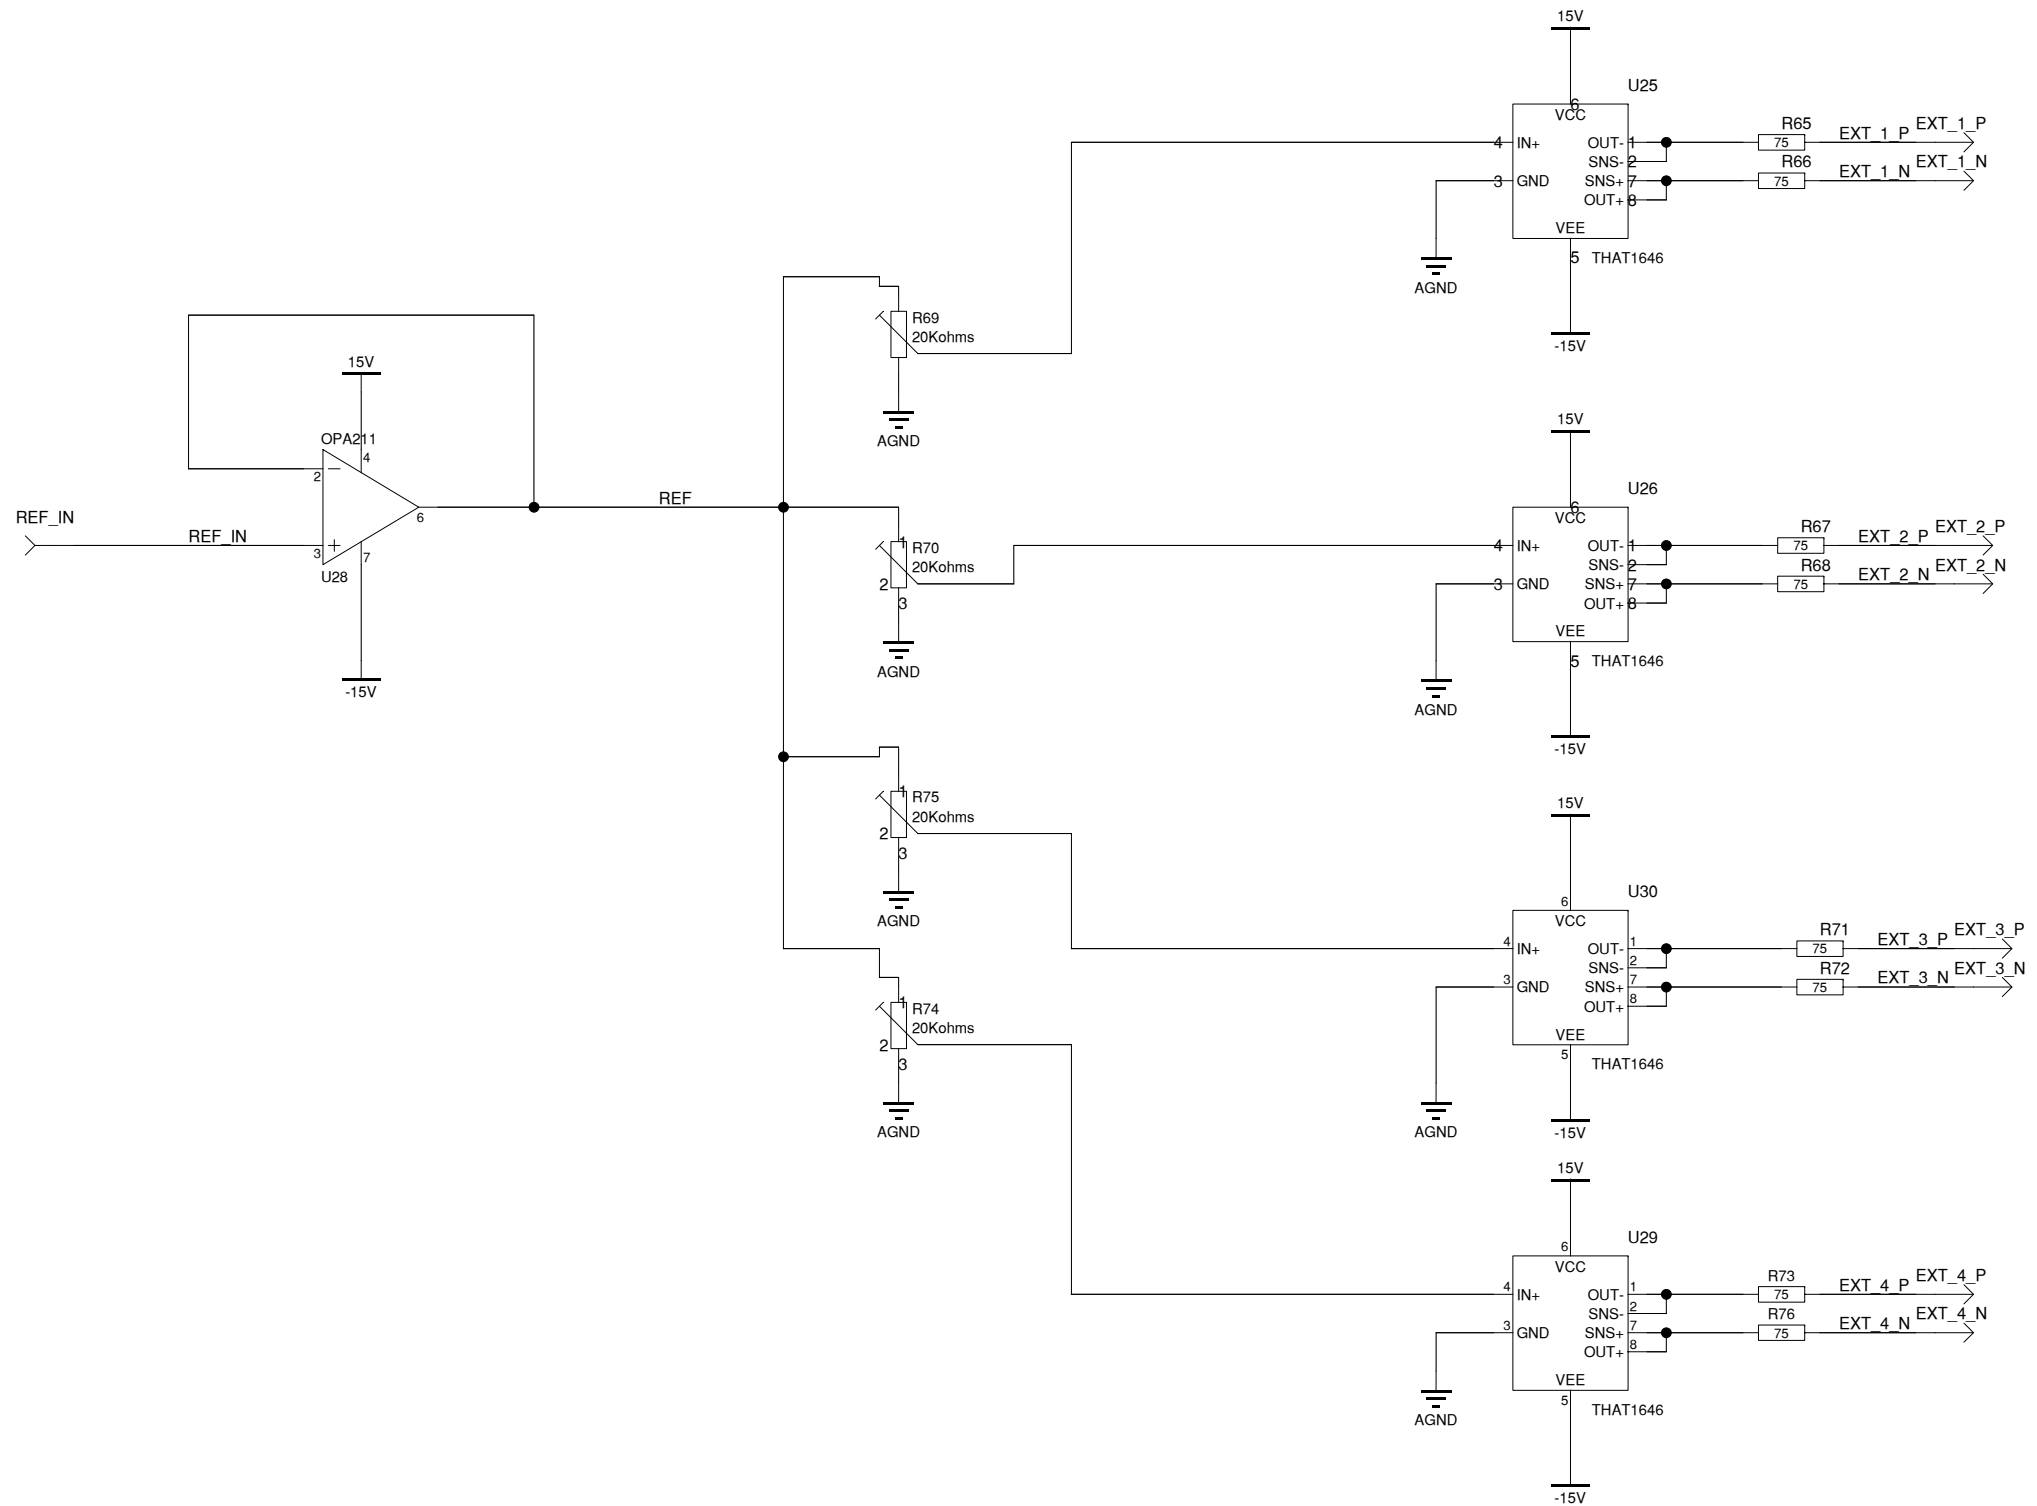

1		
rev.	by	notes
Title: LVDT_CARD		
Subtitle: LVDT System		
Sheetname: TOP		
	Project No.	454500.08
	Designed by	G C Visser
	Drawn by	G C Visser
	Size	420 x 297mm
	Sheet	1 of 5 A3
Science Park 105 +31-(0)20-5922000	1098XG Amsterdam www.nikhef.nl	Date 7-12-2011
		Time

1		
rev.	by	notes
Title: EXCITER_LVDT		
Subtitle: LVDT System		
Sheetname: 1		
	Project No.	454500.08
	Designed by	G C Visser
	Drawn by	G C Visser
	Size	420 x 297mm
Science Park 105 +31-(0)20-5922000	1098XG Amsterdam www.nikhef.nl	Date 7-12-2011
		Time