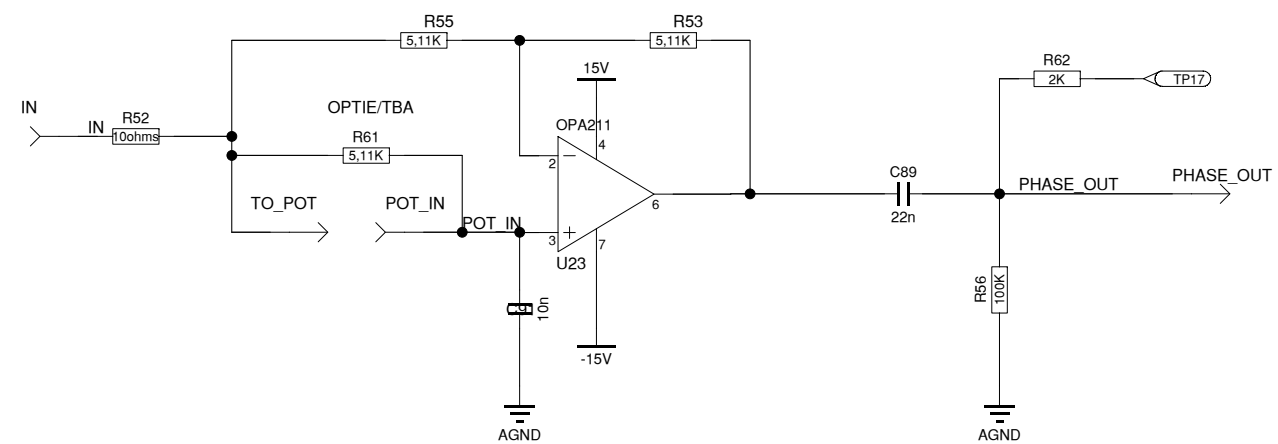

HECHTRAND

1		
rev.	by	notes
Title: PHASE_SHIFTER		
Subtitle: LVDT System		
Sheetname: 1		
	Project No.	454500.08
	Designed by	G C Visser
	Drawn by	G C Visser
	Size	420 x 297mm
Science Park 105 +31-(0)20-5922000	1098XG Amsterdam www.nikhef.nl	Date 7-12-2011
	Sheet 1 of 1	A3
		Time