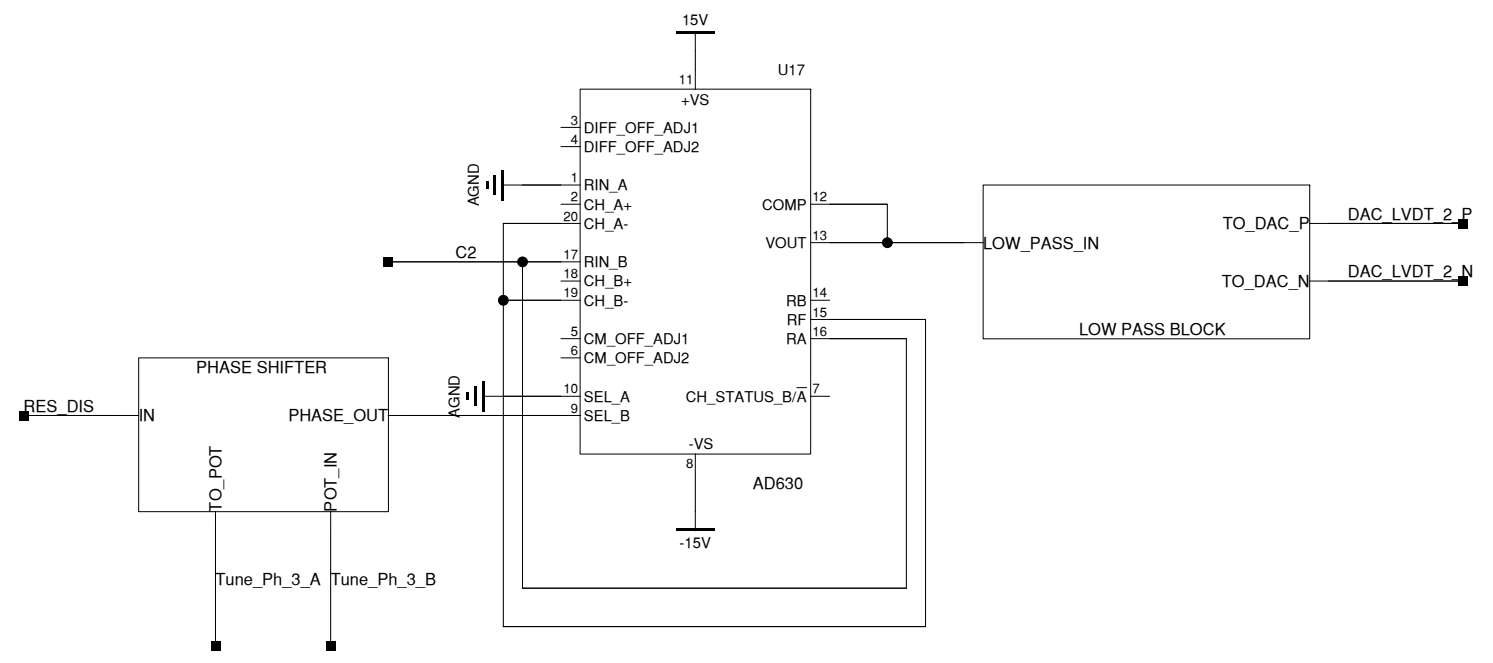

1		
rev.	by	notes
Title: LVDT_CARD		
Subtitle: LVDT System		
Sheetname: CORE		
		Project No. 454500.08
		Designed by G C Visser
		Drawn by G C Visser
		Size 420 x 297mm
Science Park 105	1098XG Amsterdam	Date
+31-(0)20-5922000	www.nikhef.nl	7-12-2011
		Time