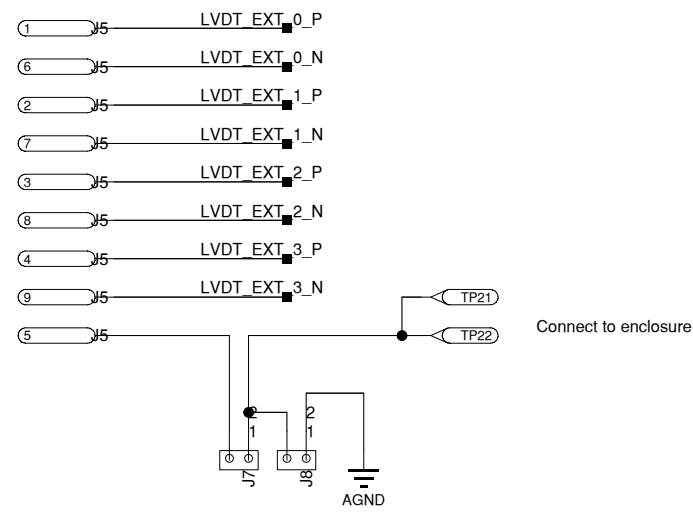

HECHTRAND

1		
rev.	by	notes
Title: LVDT_CARD		
Subtitle: LVDT System		
Sheetname: IO		
		Project No. 454500.08
		Designed by G C Visser
		Drawn by G C Visser
		Size 420 x 297mm
Science Park 105 +31-(0)20-5922000	1098XG Amsterdam www.nikhef.nl	Date 7-12-2011
		Time