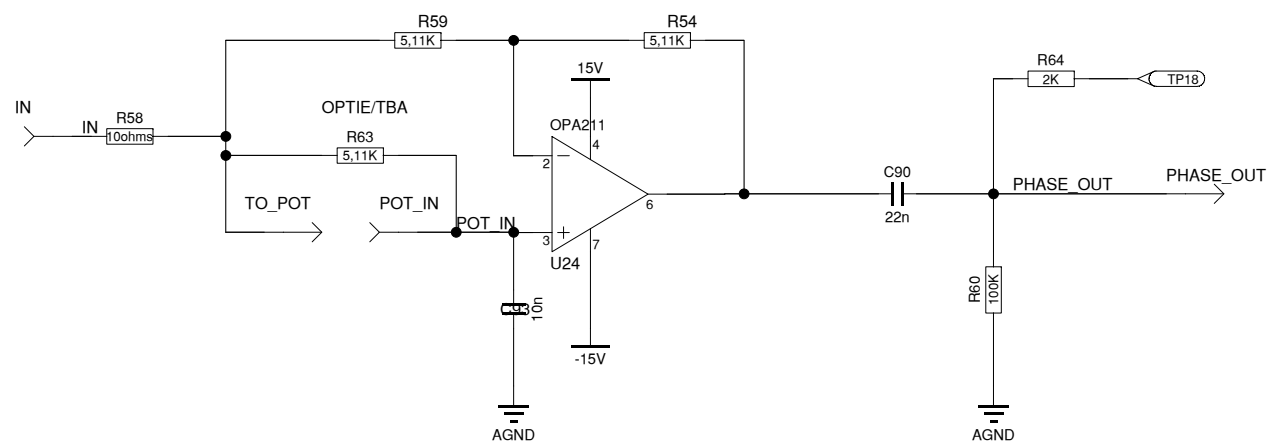

HECHTRAND

1		
rev.	by	notes
Title: PHASE_SHIFTER		
Subtitle: LVDT System		
Sheetname: 1		
	Project No.	454500.08
	Designed by	G C Visser
	Drawn by	G C Visser
	Size	420 x 297mm
Science Park 105 +31-(0)20-5922000	1098XG Amsterdam www.nikhef.nl	Date 7-12-2011
	Sheet 1 of 1	A3
		Time