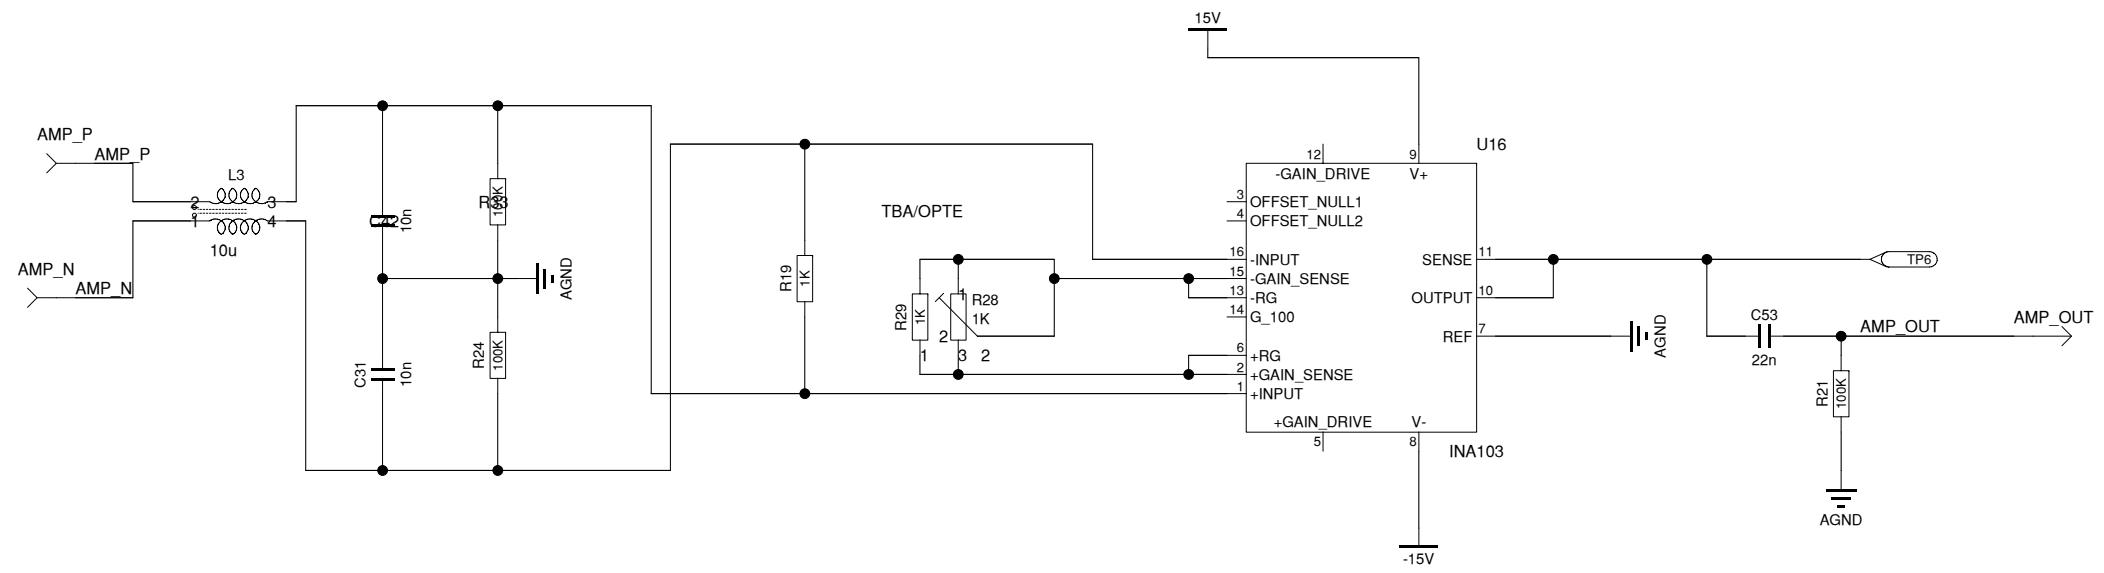

HECHTRAND

1		
rev.	by	notes
Title: INPUT_AMP		
Subtitle: LVDT System		
Sheetname: 1		
	Project No.	454500.08
	Designed by	G C Visser
	Drawn by	G C Visser
	Size	420 x 297mm
	Sheet	1 of 1
Science Park 105 +31-(0)20-5922000	1098XG Amsterdam www.nikhef.nl	Date 7-12-2011
		Time