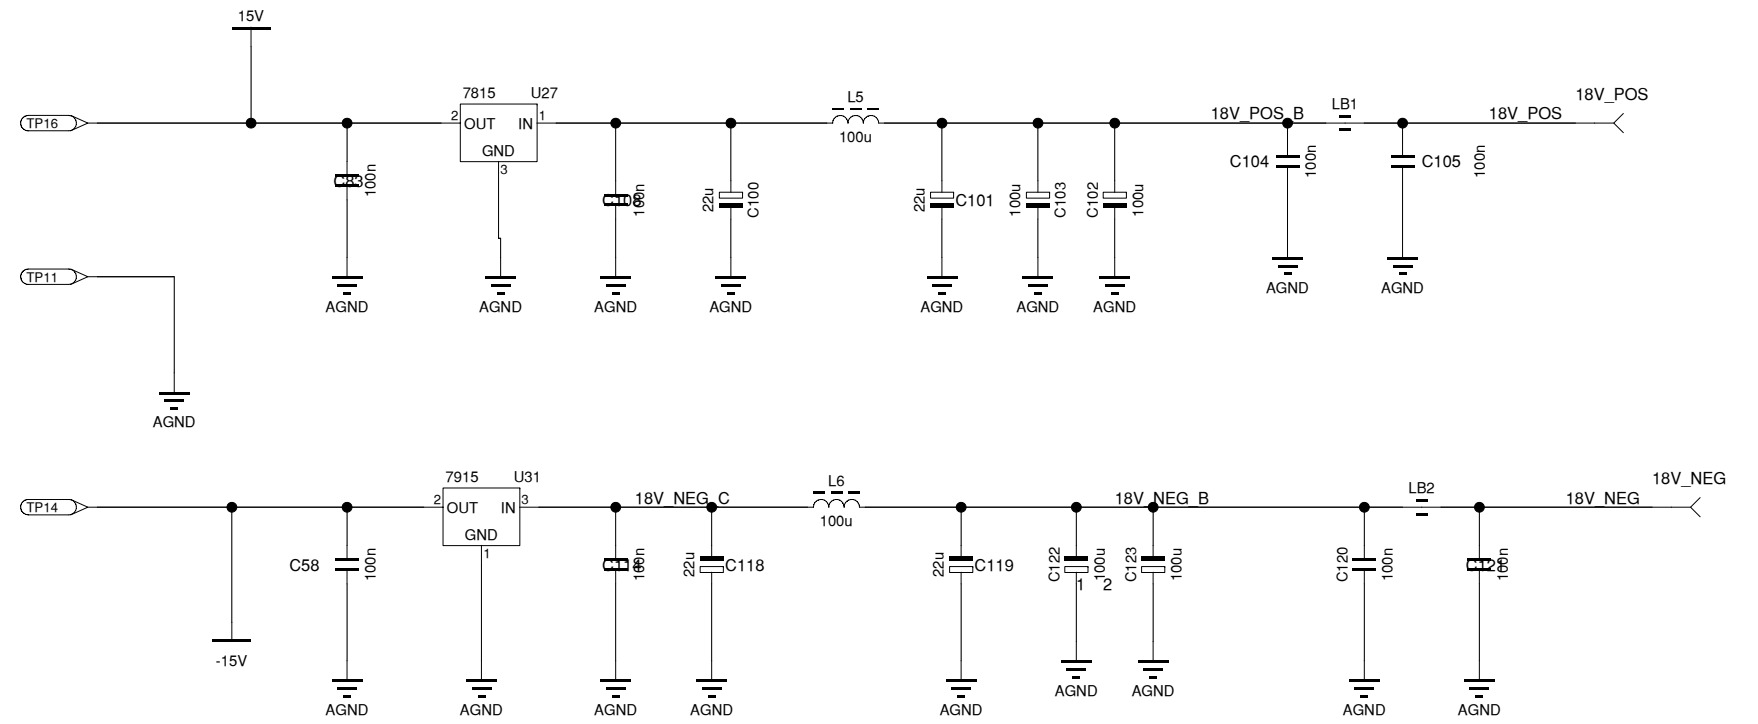

HECHTRAND

1		
rev.	by	notes
Title: LVDT_CARD		
Subtitle: LVDT System		
Sheetname: POWER_SUPPLY		
		Project No. 454500.08
		Designed by G C Visser
		Drawn by G C Visser
		Size 420 x 297mm
		Sheet 1 of 5 | A3
Science Park 105 +31-(0)20-5922000	1098XG Amsterdam www.nikhef.nl	Date 7-12-2011
		Time