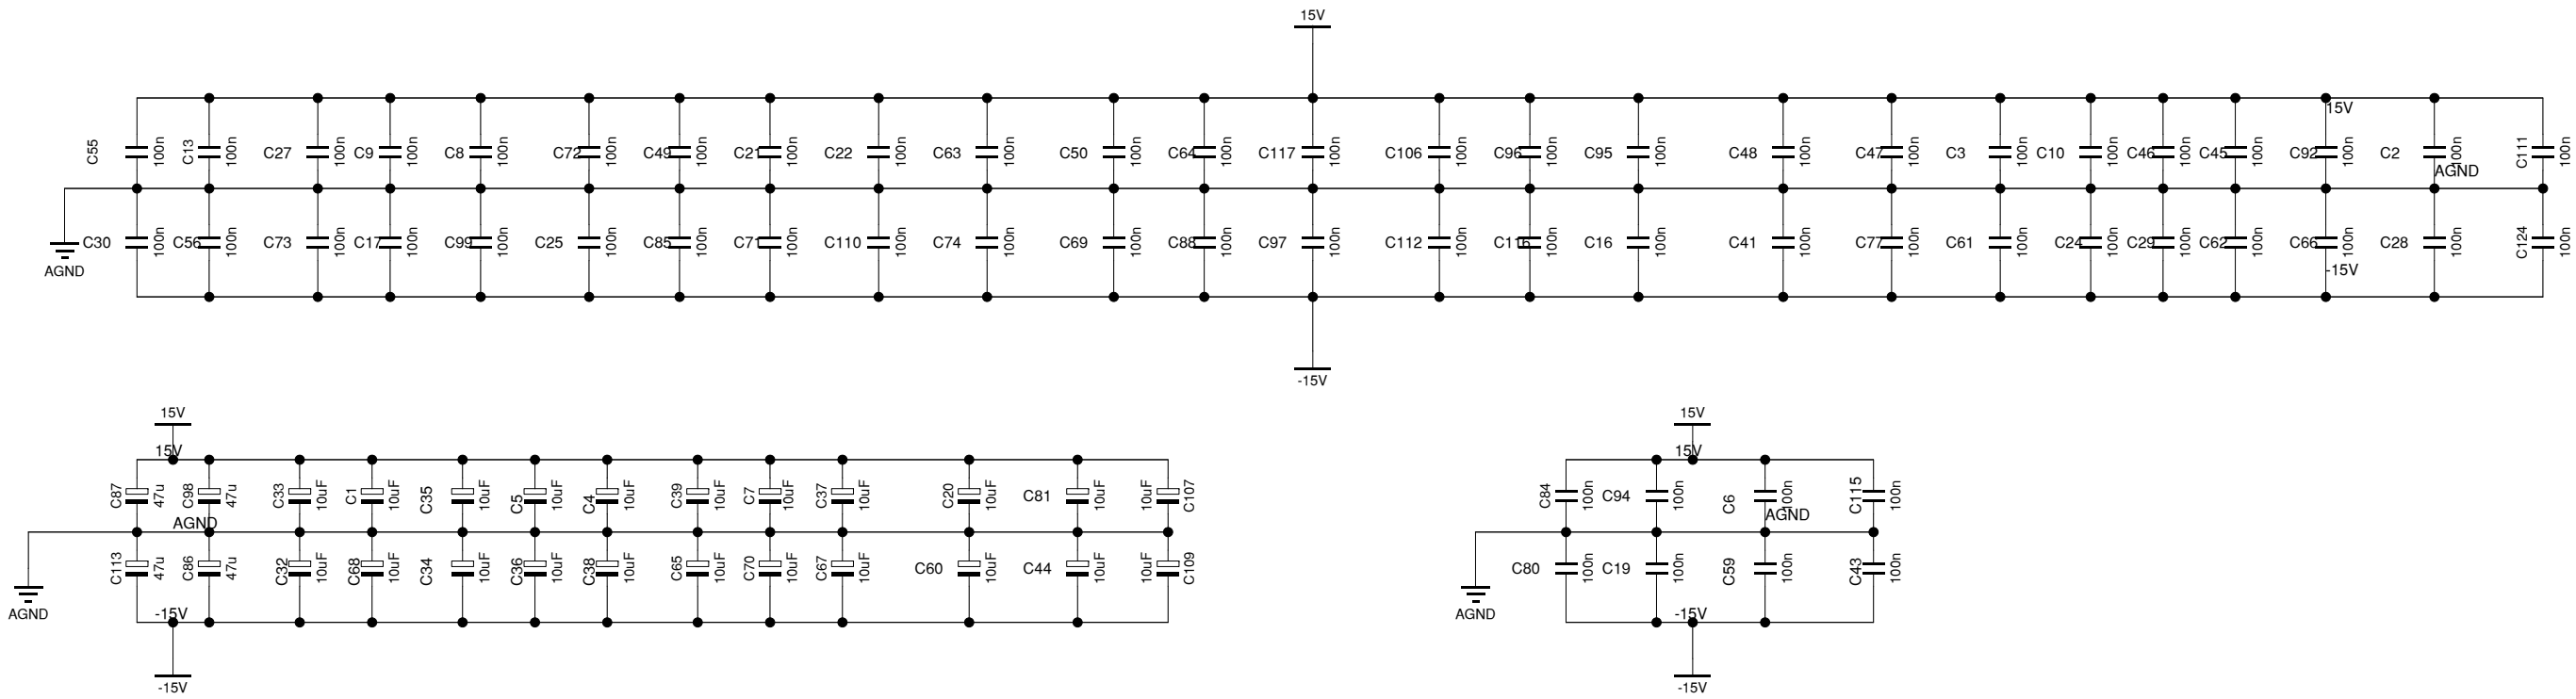

TAJC106M025RNJ

TAJC106M025RNJ

HECHTRAND

1		
rev.	by	notes
Title: LVDT_CARD		
Subtitle: LVDT System		
Sheetname: DECOUP		
		Project No. 454500.08
		Designed by G C Visser
		Drawn by G C Visser
		Size 420 x 297mm
Science Park 105 1098XG Amsterdam +31-(0)20-5922000 www.nikhef.nl		Date 7-12-2011
		Time