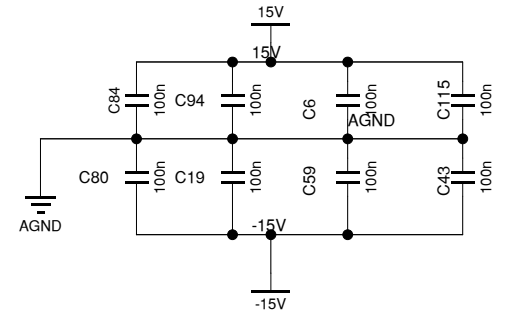

TAJC106M025RNJ

TAJC106M025RNJ

HECHTRAND

1		
rev.	by	notes
Title: LVDT_CARD		
Subtitle: LVDT System		
Sheetname: DECOUP		
		Project No. 454500.08
		Designed by G C Visser
		Drawn by G C Visser
		Size 420 x 297mm
Science Park 105 1098XG Amsterdam +31-(0)20-5922000 www.nikhef.nl		Date 7-12-2011
		Time