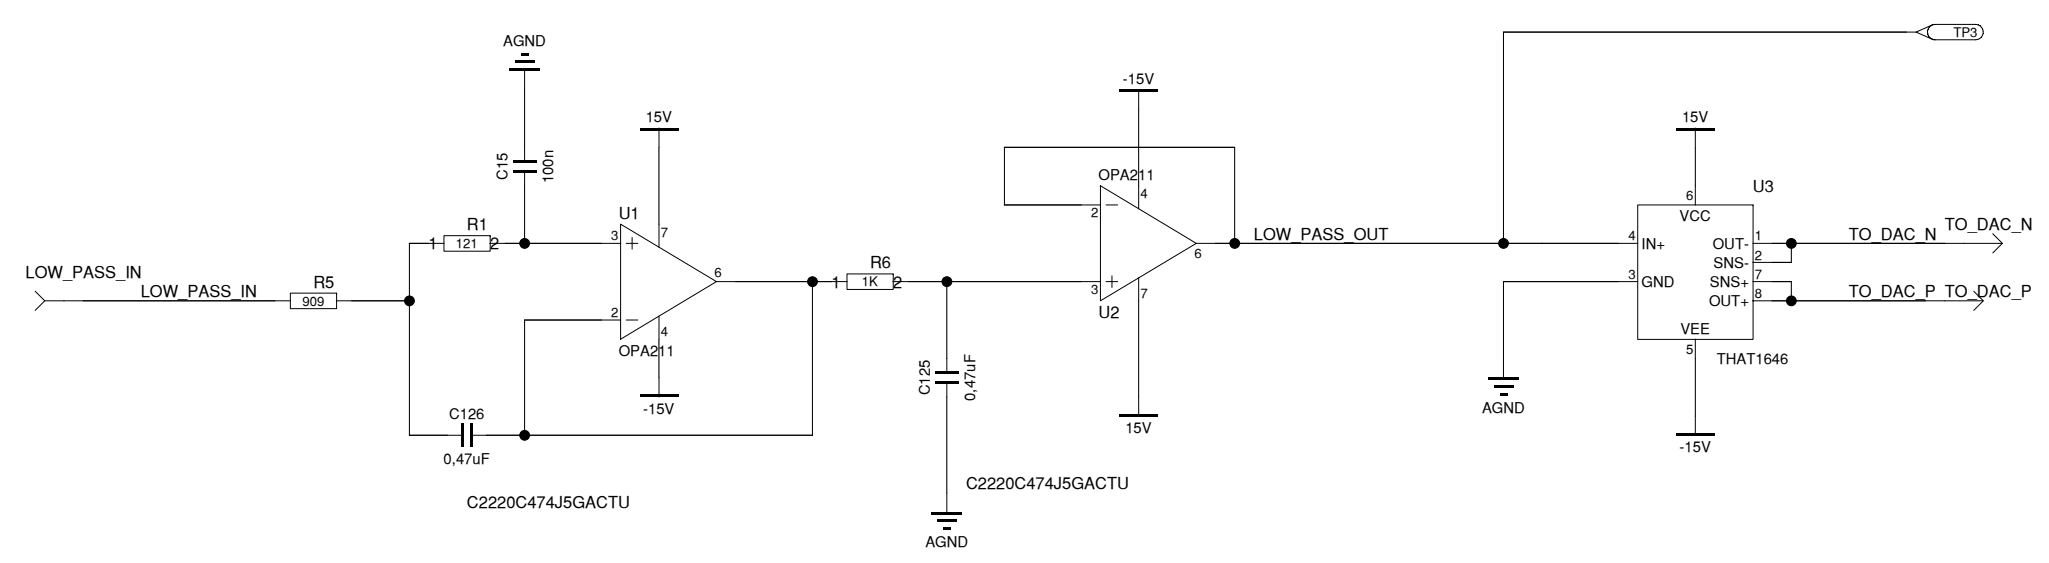

1		
rev.	by	notes
Title: LOW_PASS_BLOCK		
Subtitle: LVDT System		
Sheetname: 1		
	Project No.	454500.08
	Designed by	G C Visser
	Drawn by	G C Visser
	Size	420 x 297mm
	Sheet	1 of 1 A3
Science Park 105 +31-(0)20-5922000	1098XG Amsterdam www.nikhef.nl	Date 7-12-2011
		Time