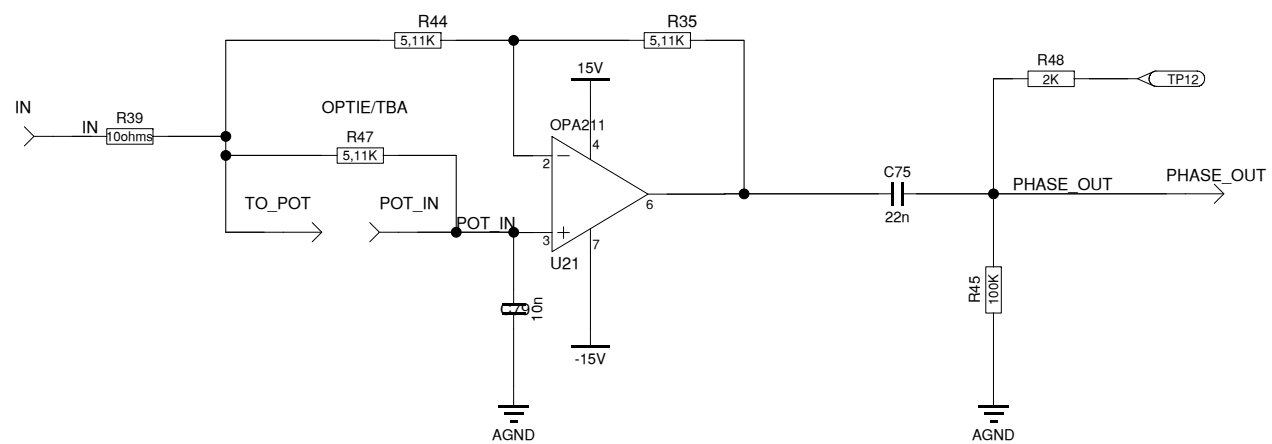

HECHTRAND

1		
rev.	by	notes
Title: PHASE_SHIFTER		
Subtitle: LVDT System		
Sheetname: 1		
	Project No.	454500.08
	Designed by	G C Visser
	Drawn by	G C Visser
	Size	420 x 297mm
Science Park 105 +31-(0)20-5922000	1098XG Amsterdam www.nikhef.nl	Date 7-12-2011
	Sheet 1 of 1	A3
		Time