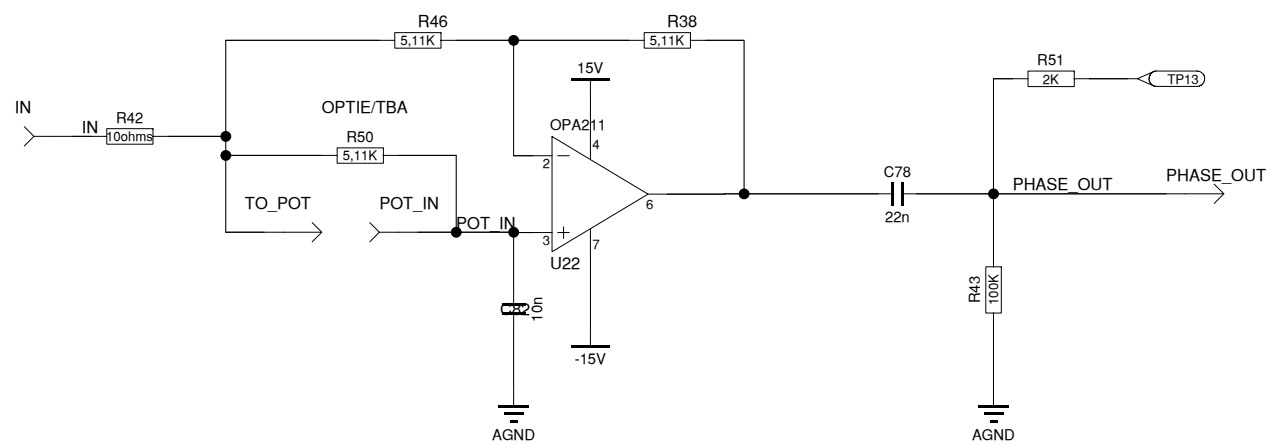

HECHTRAND

1		
rev.	by	notes
Title: PHASE_SHIFTER		
Subtitle: LVDT System		
Sheetname: 1		
	Project No.	454500.08
	Designed by	G C Visser
	Drawn by	G C Visser
	Size	420 x 297mm
Science Park 105 +31-(0)20-5922000	1098XG Amsterdam www.nikhef.nl	Date 7-12-2011
	Sheet 1 of 1	A3
		Time