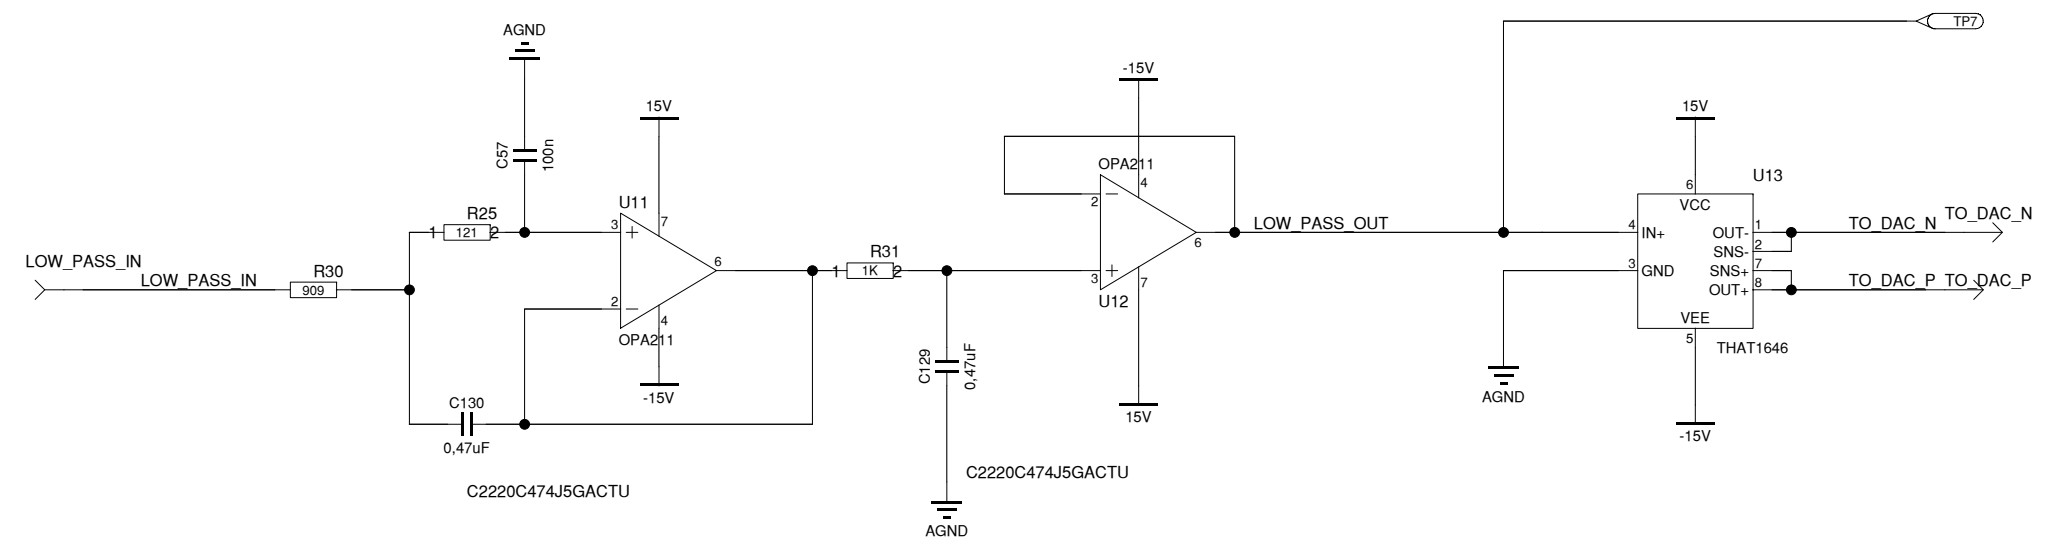

HECHTRAND

1		
rev.	by	notes
Title: LOW_PASS_BLOCK		
Subtitle: LVDT System		
Sheetname: 1		
	Project No.	454500.08
	Designed by	G C Visser
	Drawn by	G C Visser
	Size	420 x 297mm
	Sheet	1 of 1
Science Park 105 +31-(0)20-5922000	1098XG Amsterdam www.nikhef.nl	Date 7-12-2011
		Time