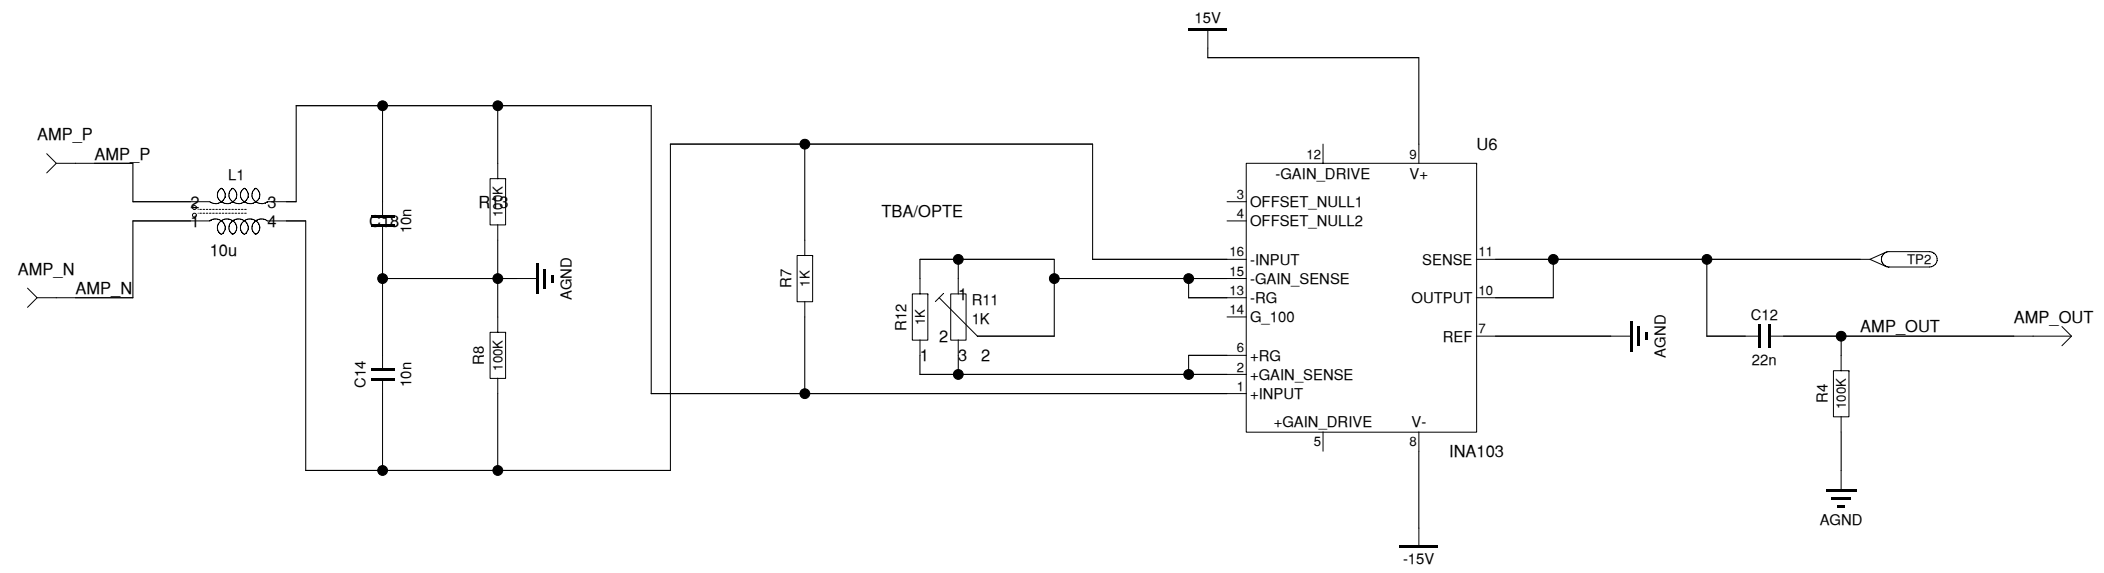

HECHTRAND

1		
rev.	by	notes
Title: INPUT_AMP		
Subtitle: LVDT System		
Sheetname: 1		
	Project No.	454500.08
	Designed by	G C Visser
	Drawn by	G C Visser
	Size	420 x 297mm
Science Park 105 +31-(0)20-5922000	1098XG Amsterdam www.nikhef.nl	Date 7-12-2011
		Time