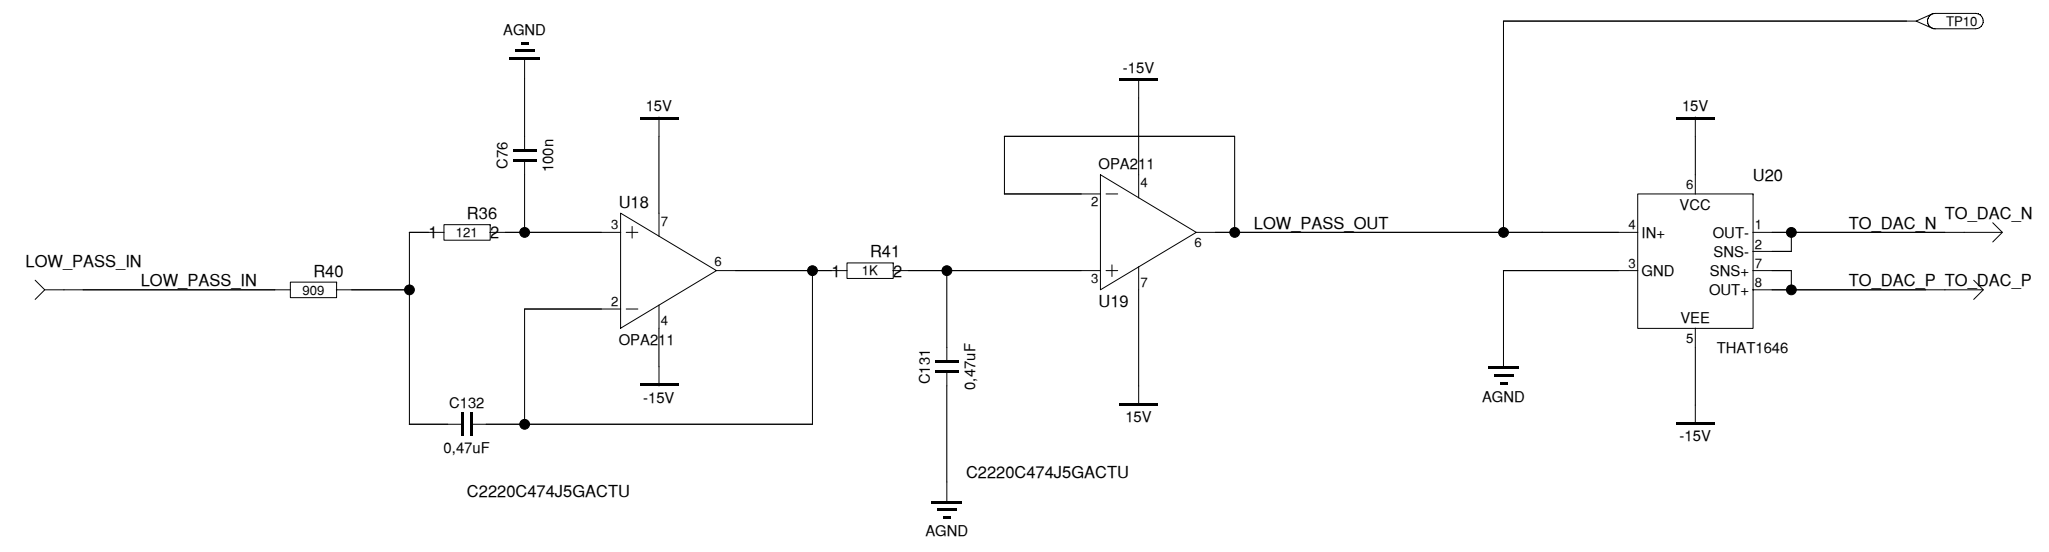

HECHTRAND

1		
rev.	by	notes
Title: LOW_PASS_BLOCK		
Subtitle: LVDT System		
Sheetname: 1		
	Project No.	454500.08
	Designed by	G C Visser
	Drawn by	G C Visser
	Size	420 x 297mm
	Sheet	1 of 1
Science Park 105 +31-(0)20-5922000	1098XG Amsterdam www.nikhef.nl	Date 7-12-2011
		Time